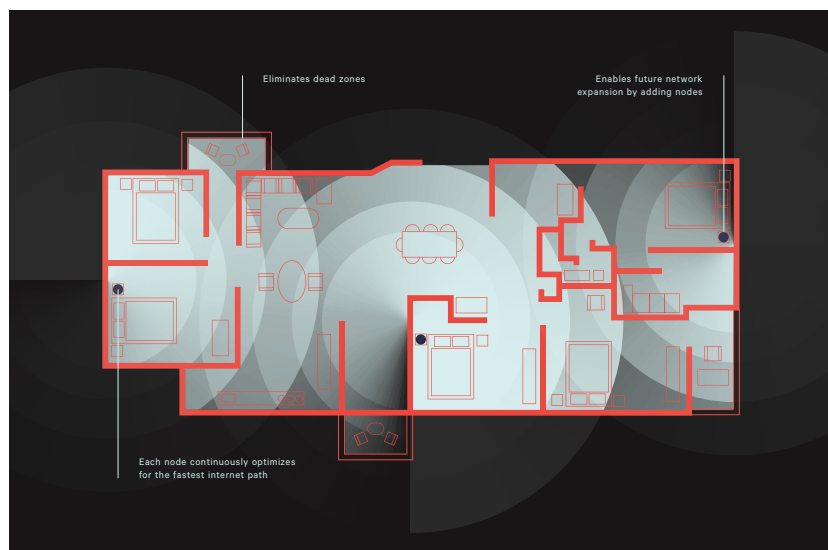

LINKSYS®

MX12600 VELOP®

WiFi 6 Whole Home Mesh System

Powered by

LINKSYS
Intelligent Mesh™

Up to
8100 sq. ft.

120+ Devices

AX4200

up to 4.2 Gbps

Whole home WiFi your whole home will thank you for.

Linksys Velop WiFi 6 Whole Home Mesh System is a router that delivers next-level streaming and gaming to more than 40 devices on your network. Smooth and stable signals mean everyone can stream, game, and chat without interruption. Intelligent Mesh™ technology offers whole home coverage that's easily expandable by adding additional nodes. With its sleek, modern design and parental controls, MX4200 is a welcome addition to any home.