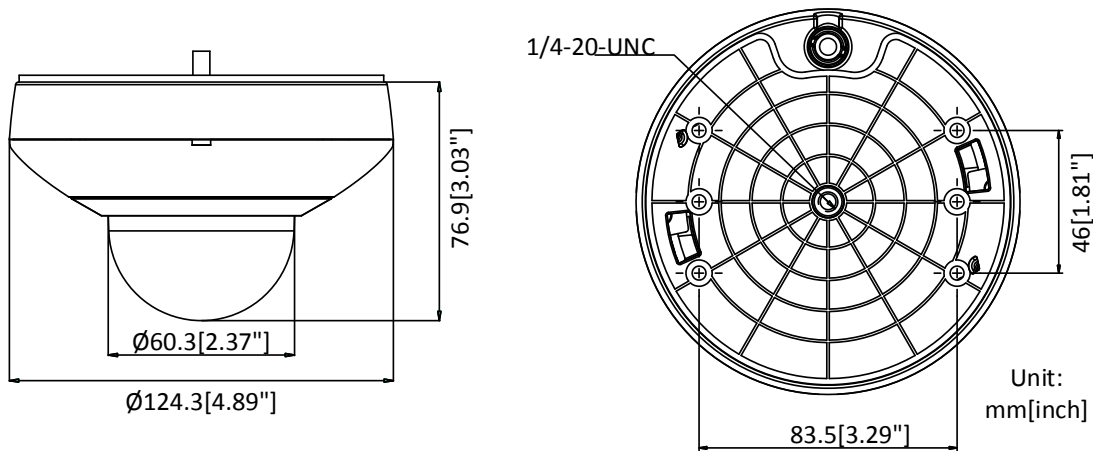

Available Model

DS-2DE1A200W-DE3(2.8 mm), DS-2DE1A200W-DE3(4 mm)

Dimensions