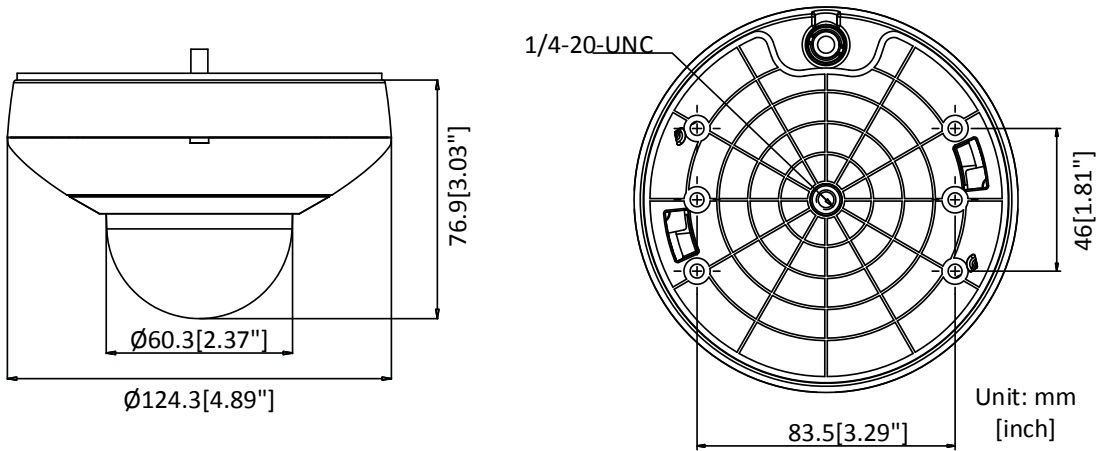

Available Model

DS-2DE1A400W-DE3(2.8 mm), DS-2DE1A400W-DE3(4 mm)

Dimensions