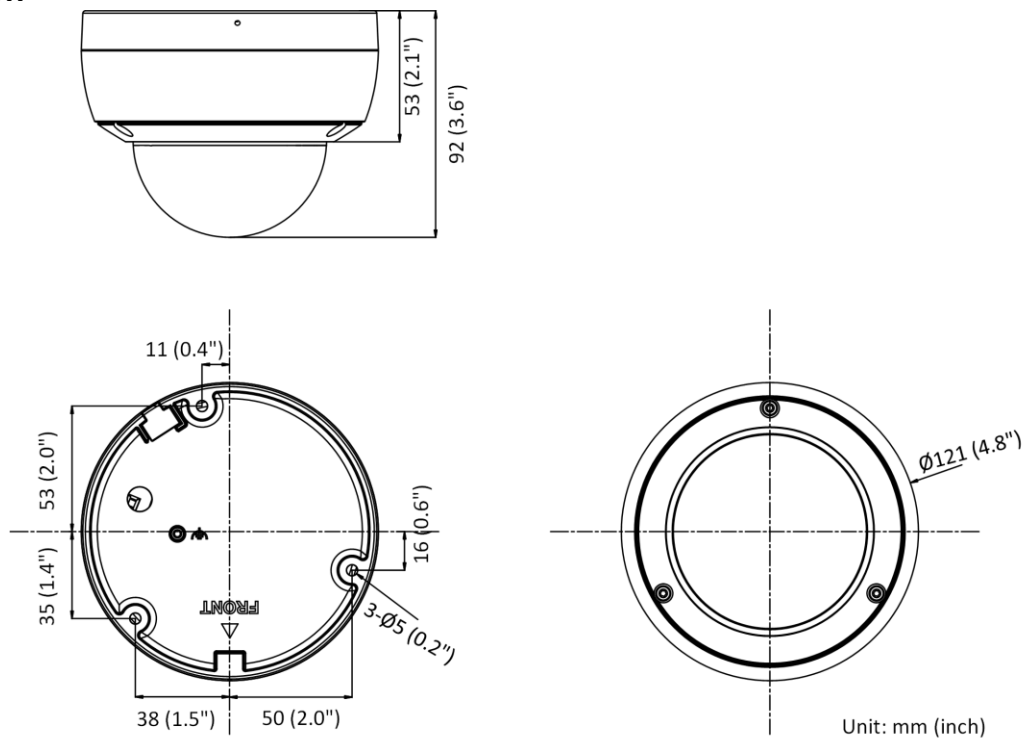

▪ **Dimension**

▪ **Accessory**

DS-1276ZJ-SUS
Corner Mount