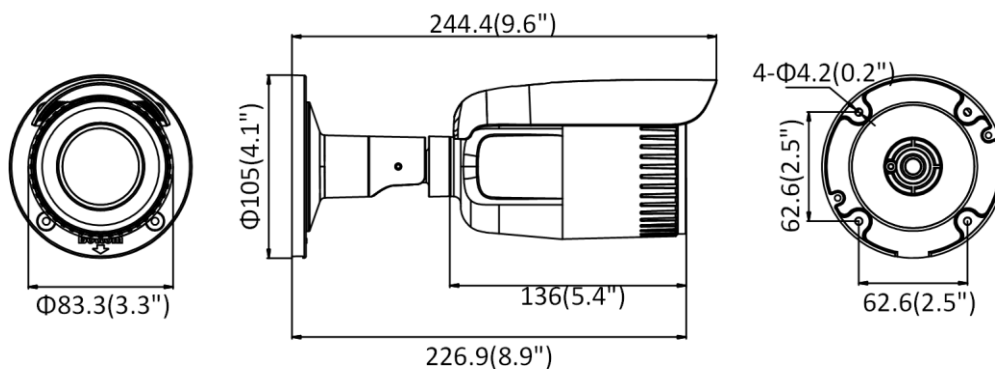

* Listed resolutions are only selectable options. It does not mean that all streams can work at their maximum resolution at the same time.

Available Model

DS-2CD3621G0-IZ (2.7 to 13.5 mm)

Dimension

Unit: mm(inch)