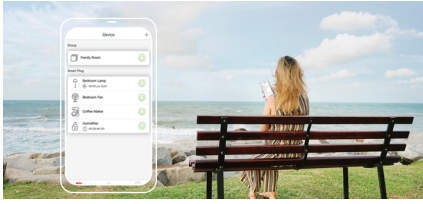

Tenda

Beli
beautiful life

SP3

Smart Wi-Fi Plug Mini

SP3

Smart Wi-Fi Plug Mini

What it does

Beli SP3 is a smart Wi-Fi Plug. It can turn electronics on or off from anywhere with your smartphone using the Beli app; schedule the Smart Plug to automatically switch on and off when away or set a Scene for controlling many devices with a single button. The SP3 works directly with Amazon Alexa and Google Assistant to manage your devices through Voice Control; works with a secured 2.4GHz wireless network without the need for a separate hub. Compact design won't block the adjacent outlet.

Main Features

APP management from any location

Whether you're relaxing on the couch, or vacationing in the Caribbean, the app grants you full-access to your home network, so you can manage your household right on your mobile phone.

Easy and Efficient Smart-Home Management

Stay in control, by creating a scheduled power-plan, so whether you're turning off the porch light at dawn, starting the coffee maker while in the shower, or turning the lights back on at dusk, you make the rules.