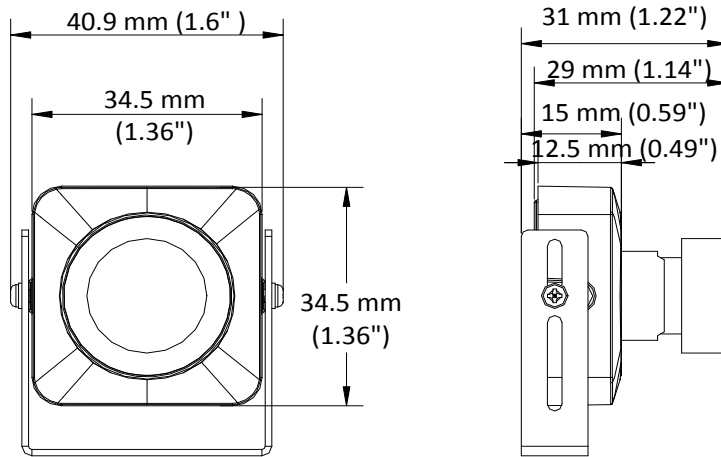

DS-2CS55D7B

1080p USB WDR Covert Camera

Key Features

- 2.0 megapixel progressive scan CMOS
- HD digital output, up to 1080p resolution
- 0.1 Lux@(F1.2, AGC ON)
- 120 dB true WDR (Wide Dynamic Range)
- Electronic shutter
- AGC
- USB 2.0
- Applicable for ATM, VTM machines

Specification

Camera	
Image Sensor	2.0 megapixel progressive scan CMOS
Min. Illumination	0.1 Lux@(F1.2, AGC ON)
Shutter Time	1/25 s to 1/50,000 s 1/30 s to 1/50,000 s
Resolution	1920 (H) × 1080 (V)
Lens	2.1 mm, 2.8 mm, 3.6 mm, 6 mm
Horizontal Field of View	137° (2.1 mm), 115° (2.8 mm), 91° (3.6 mm), 60° (6 mm)
Lens Mount	M12
Frame Rate	1080p@25fps, 1080p@30fps
SNR	> 62 dB
Interface	
Video Output	USB 2.0, 1 HD digital output
General	
Operating Conditions	-30° C to 70° C (-22° F to 158° F) Humidity: 90% or less (no condensation)
Power Supply	5 VDC ± 10%
Power Consumption	Max. 1.5 W
Dimensions	40.9 mm × 34.5 mm × 31 mm (1.61" × 1.36" × 1.22")
Weight	Approx. 150 g (0.33 lb.)

USB Pin Description

Pin	Description
1	Shield
2	5 VDC
3	D+
4	D-
5	Ground

Order Model

DS-2CS55D7B

Dimension

Distributed by

HIKVISION

Headquarters