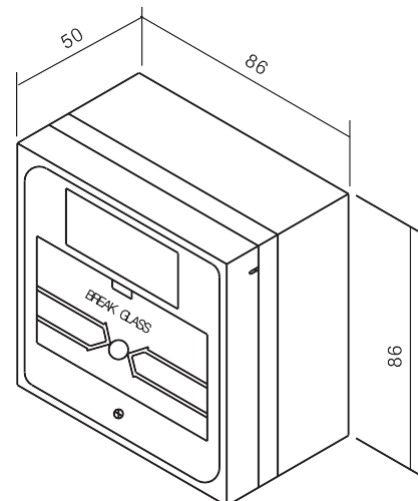

DS-K7PEB

Emergency Break Glass

MODELS

DS-K7PEB

MAIN FEATURES

- Suitable for Door: exit door, emergency door
- Material Selection: Fireproof material, sandblast finished
- Standard structure: fireproof material
- Optional Accessories: glass/ transparent cover
- Output Contact: NO/NC/COM
- Current Rating: 3A @ 36VDC Max
- Dimensions: 86(L)x86(W)x50(H)(mm)
- Color: red or green are selectable
- Operating Temperature: -10°C to +55°C (14F to 131F)
- Operating Humidity: 0% to 95% (relative humidity)
- Weight: 0.2kg

Installation and Dimension

Wiring