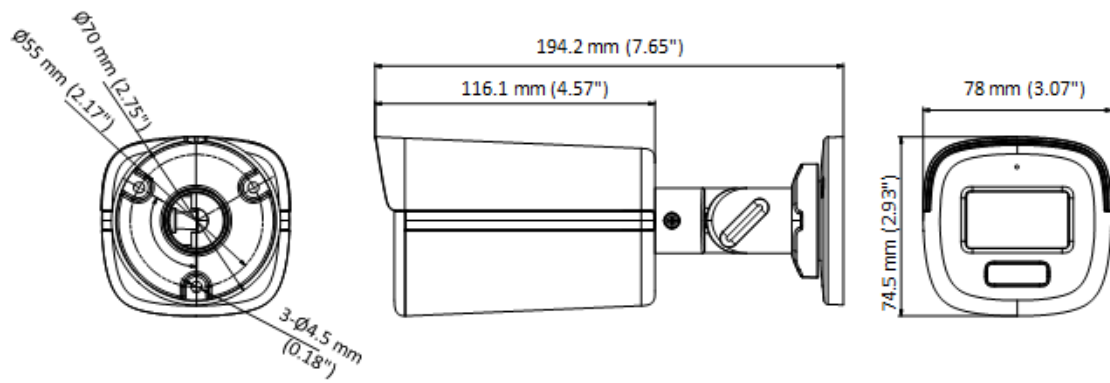

▪ Available Model

DS-2CE12KF0T-FS

▪ Dimension

▪ Accessory

▪ Optional

DS-1280ZJ-XS

Junction box