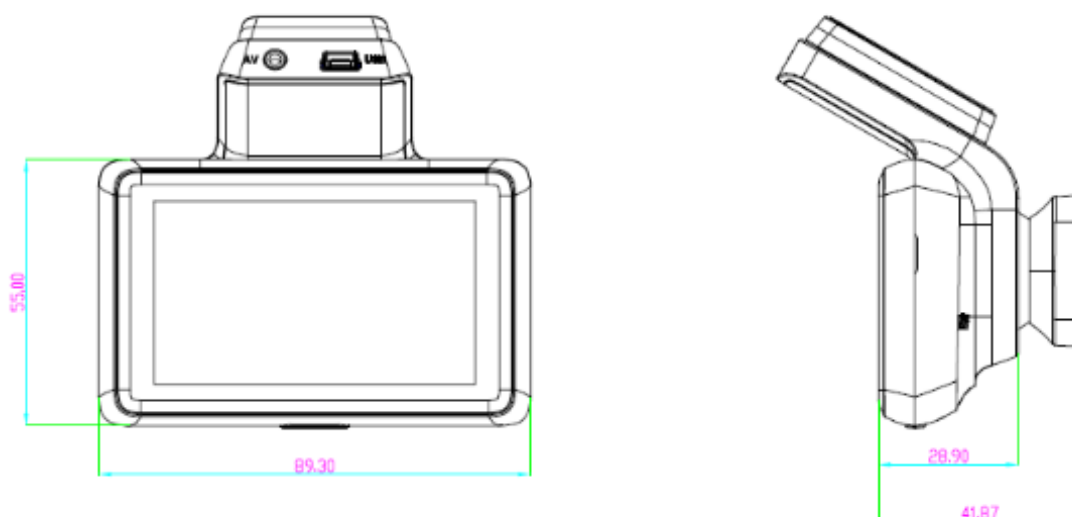

Power Consumption and Current	<5W(Rear camera)
Power Supply	5V DC, 2 A
Power Interface	Micro
Working temperature	-20 °C to 70 °C (-4 °F to 158 °F)
Working humidity	95%(Max)
Storage	TF card, 16GB to 128 GB
Display	3 inches (854*480)
OSD	Display time, date, etc.
Image format	JPEG
Local Storage	NO
ADAS	NO
Speech recognition	YES

▪ **Available Model**

AE-DC4328-K5(海外标配),AE-DC4328-K5(海外标配)(降压线),

▪ **Dimension**