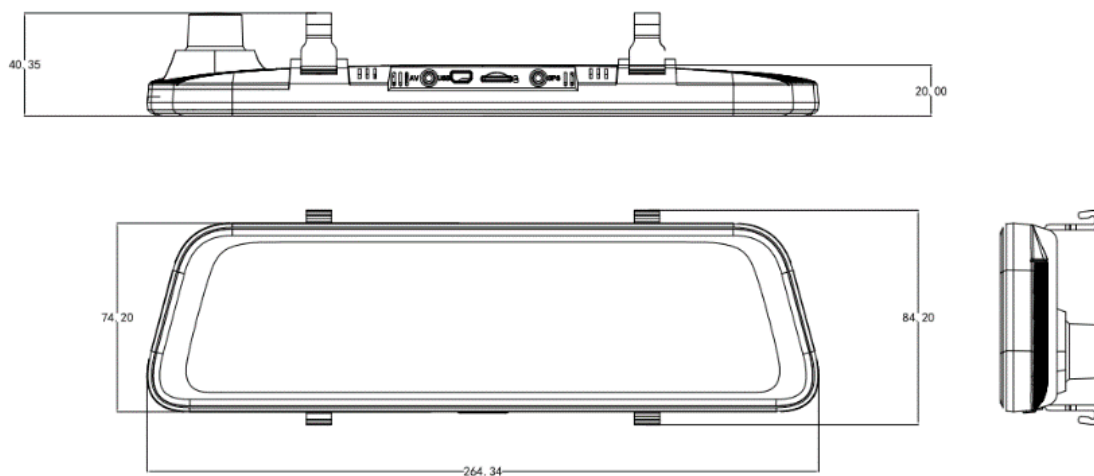

Upgrade	
Power Consumption and Current	Approx. 5W
Power Supply	4.7 V ~ 5.3 V DC
Power Interface	Type-C
Working temperature	-20 °C to 70 °C (-4 °F to 158 °F)
Working humidity	20% to 70%
Storage	TF card, Max to 128 GB
Display	LCD Resolution: 720P, (1280*320) Size: 9.35 inch Display: IPS Screen Brightness: 600 cd/m2
OSD	Display operation menu
Image format	JPEG
Local Storage	NO
ADAS	NO
Speech recognition	YES

▪ **Available Model**

AE-DC4928-N6PRO(海外标配),AE-DC4928-N6PRO(海外标配)(降压线),

▪ **Dimension**