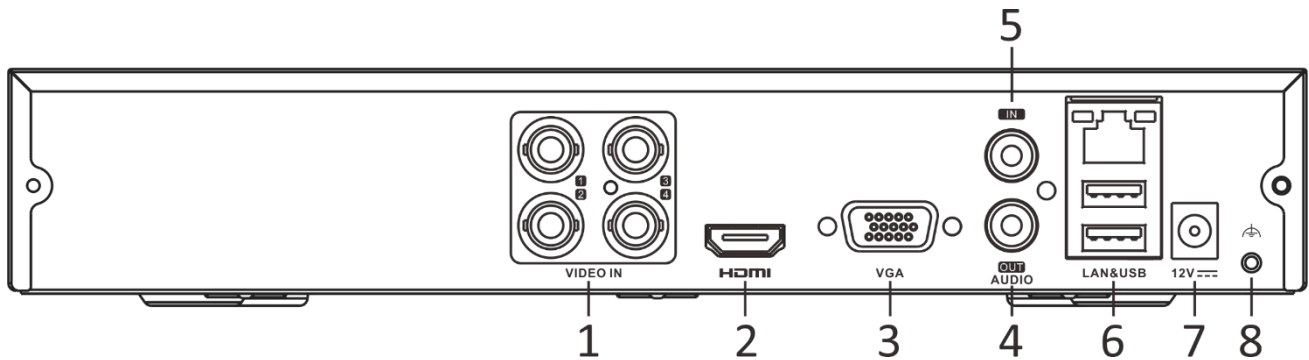

Physical Interface

No.	Description	No.	Description
1	Video and coaxial audio in	5	AUDIO IN, RCA connector
2	HDMI interface	6	LAN network interface and USB interface
3	VGA interface	7	12 VDC power input
4	AUDIO OUT, RCA connector	8	GND

Available Model

DS-7204HGHI-M1

Headquarters

No.555 Qianmo Road, Binjiang District,
Hangzhou 310051, China
T +86-571-8807-5998
www.hikvision.com

Follow us on social media to get the latest product and solution information.