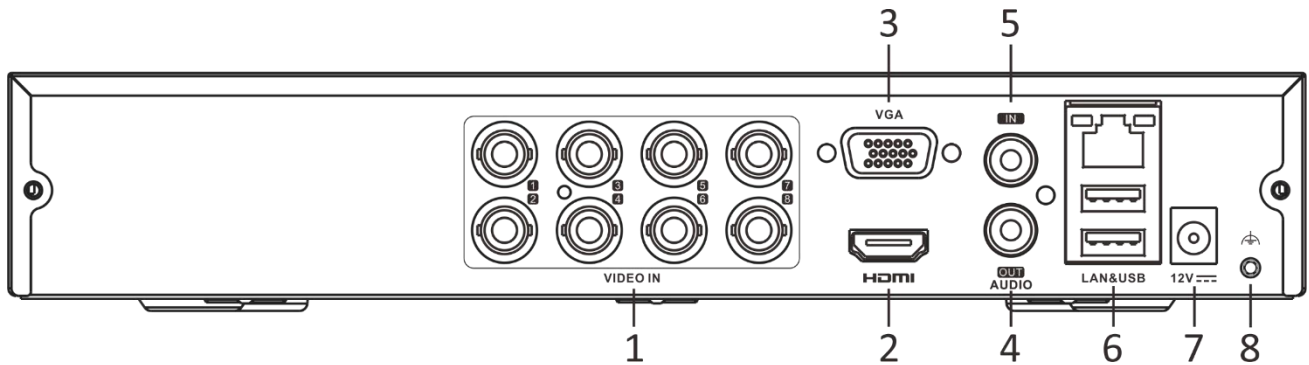

Physical Interface

No.	Description	No.	Description
1	Video and coaxial audio in	5	AUDIO IN, RCA connector
2	HDMI interface	6	LAN network interface and USB interface
3	VGA interface	7	12 VDC power input
4	AUDIO OUT, RCA connector	8	GND

Available Model

DS-7208HGHI-M1

Headquarters

No.555 Qianmo Road, Binjiang District,
Hangzhou 310051, China
T +86-571-8807-5998
www.hikvision.com

Follow us on social media to get the latest product and solution information.