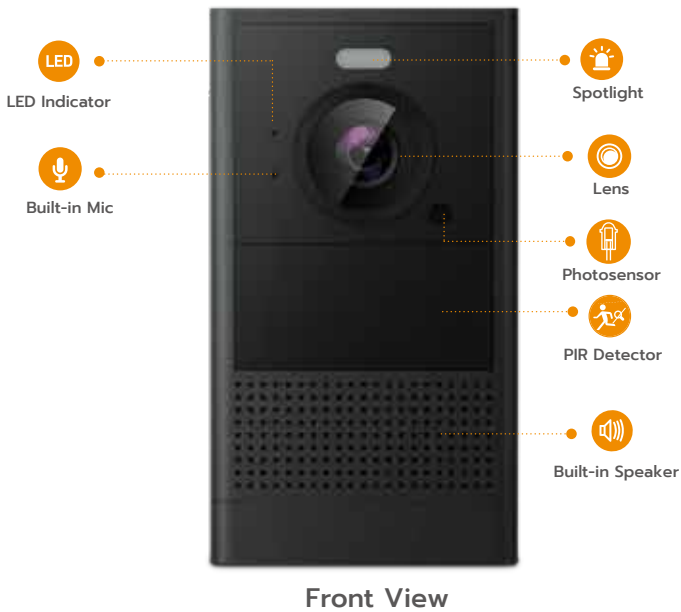

Specifications

Camera

1/2.9"4 Megapixel Progressive CMOS
4MP (2560 x 1440)
B/W Night Vision: 10m(33ft) Distance
Color Night Vision:5m(16.5ft) Distance
2.8mm Fixed Lens, F2.0
Field of View : 110°(H), 61°(V), 130°(D)

Video&Audio

Video Compression : H.265/H.264
Up to 15fps Frame Rate
16x Digital Zoom
Built-in Mic & Speaker, 110dB Siren
Built-in Spotlight

Notice Management

PIR Detection
Human Detection

Network

Wi-Fi: Dual-band 2.4GHz&5GHz
IEEE802.11b/g/n/ac
Imou App: iOS, Android

Auxiliary Interface

Micro SD Card Slot (up to 128GB)
Built-in Mic & Speaker
Micro USB Power Port
Reset Button

General

Rechargeable Battery Power
Working Environment: -20°C~+50°C(-4°F~122°F),
Less Than 95%RH
Dimention: 109 x 61 x 57mm(4.29 x 2.4x 2.24 inch)
IP65
Weight: 313.7g(0.69lb)
CE, FCC, IC

What's in the box

- 1x Camera
- 1x Quick Start Guide
- 1x Mounting Template
- 1x Mounting Bracket
- 1x Screw and Anchor
- 1x Mounting Plate
- 1x Charging Cable