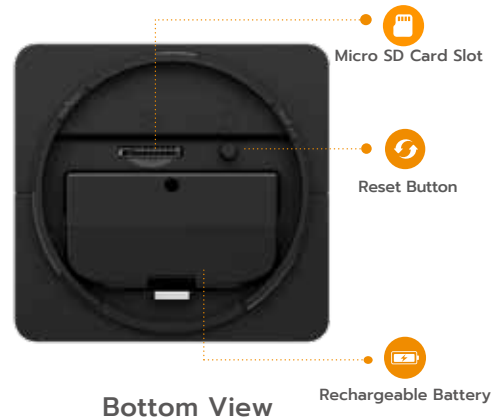

Specifications

Camera

1/2.9"4 Megapixel Progressive CMOS
4MP (2560 x 1440)
B/W Night Vision: 10m(33ft) Distance
Color Night Vision:5m(16.5ft) Distance
2.8mm Fixed Lens, F2.0
Field of View : 110°(H), 61°(V), 130°(D)

Video&Audio

Video Compression : H.265/H.264
Up to 15fps Frame Rate
16x Digital Zoom
Built-in Mic & Speaker, 110dB Siren
Built-in Spotlight

Notice Management

PIR Detection
Human Detection

Network

Wi-Fi: Dual-band 2.4GHz&5GHz
IEEE802.11b/g/n/ac
Imou App: iOS, Android

Auxiliary Interface

Micro SD Card Slot (up to 128GB)
Built-in Mic & Speaker
Micro USB Power Port
Reset Button

General

Rechargeable Battery Power
Working Environment: -20°C~+50°C(-4°F~122°F),
Less Than 95%RH
Dimention: 109 x 61 x 57mm(4.29 x 2.4x 2.24 inch)
IP65
Weight: 313.7g(0.69lb)
CE, FCC, IC

What's in the box

- 1x Camera
- 1x Quick Start Guide
- 1x Mounting Template
- 1x Mounting Bracket
- 1x Screw and Anchor
- 1x Mounting Plate
- 1x Charging Cable