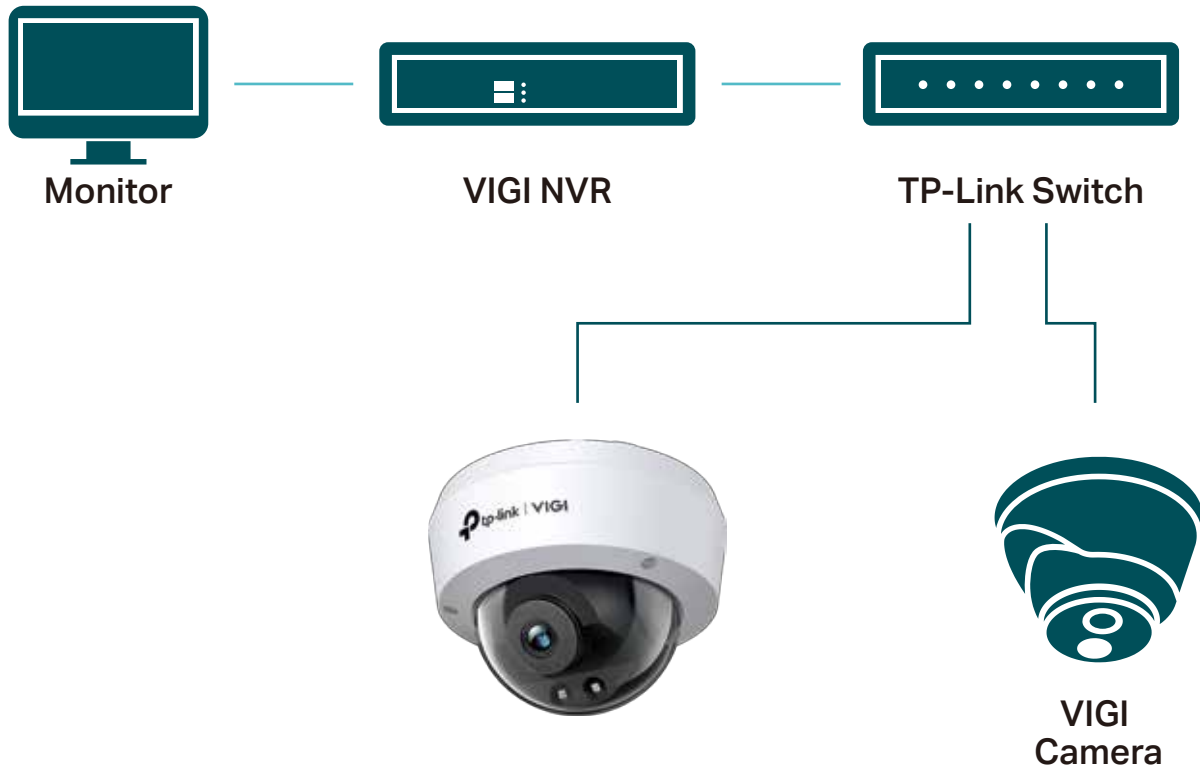

# IR Dome Network Camera

MODEL: VIGI C220I (2.8/4mm), VIGI C230I (2.8/4mm),  
VIGI C240I (2.8/4mm)

**H.265+**

2/3/4MP

Human & Vehicle  
Classification

Smart Detection

IK10 Vandal Proof

IP67 Waterproof

### Wide Dynamic Range

Adjusts for lighting contrast to minimize shadowing effects and renders images true to life.

### 3D DNR

Removes abnormal pixelation to provide clearer video and eliminate distortion.

## // Flexible Installation

Easily route your camera's cable into a dropped ceiling or avoid drilling by slotting it through the camera's side outlet.