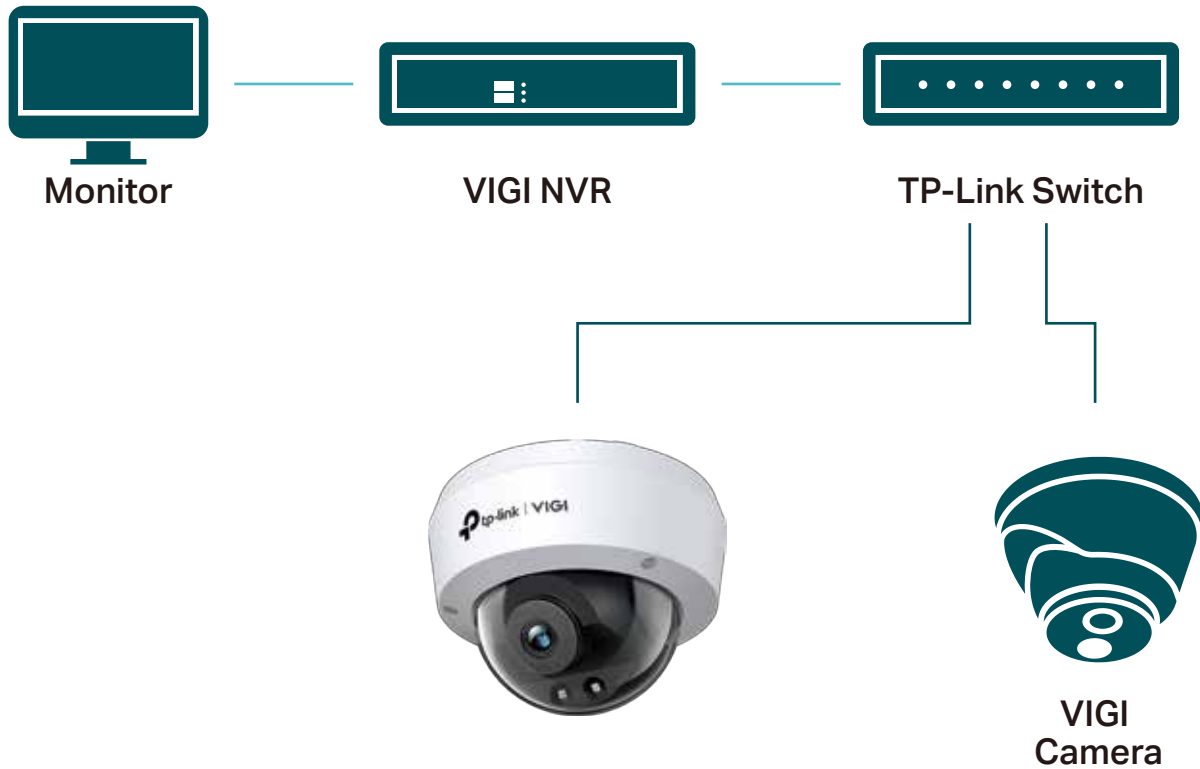

IR Dome Network Camera

MODEL: VIGI C220I (2.8/4mm), VIGI C230I (2.8/4mm),
VIGI C240I (2.8/4mm)

H.265+

2/3/4MP

Human & Vehicle
Classification

Smart Detection

IK10 Vandal Proof

IP67 Waterproof

Line-Crossing

Camera Tampering

Abandoned Object

// SmartVid

Smart IR

Keeps objects from being under-rendered when far away or overexposed when close to camera at night.

Wide Dynamic Range

Adjusts for lighting contrast to minimize shadowing effects and renders images true to life.

3D DNR

Removes abnormal pixelation to provide clearer video and eliminate distortion.

// VIGI Surveillance Solution

The VIGI professional surveillance system by TP-Link is dedicated to protecting the business that you've worked hard to build—whenever, wherever.

Outstanding functions, reliable quality guarantees, and simplified installation work together to ensure your business stays safe and sound.

// Flexible Installation

Easily route your camera's cable into a dropped ceiling or avoid drilling by slotting it through the camera's side outlet.