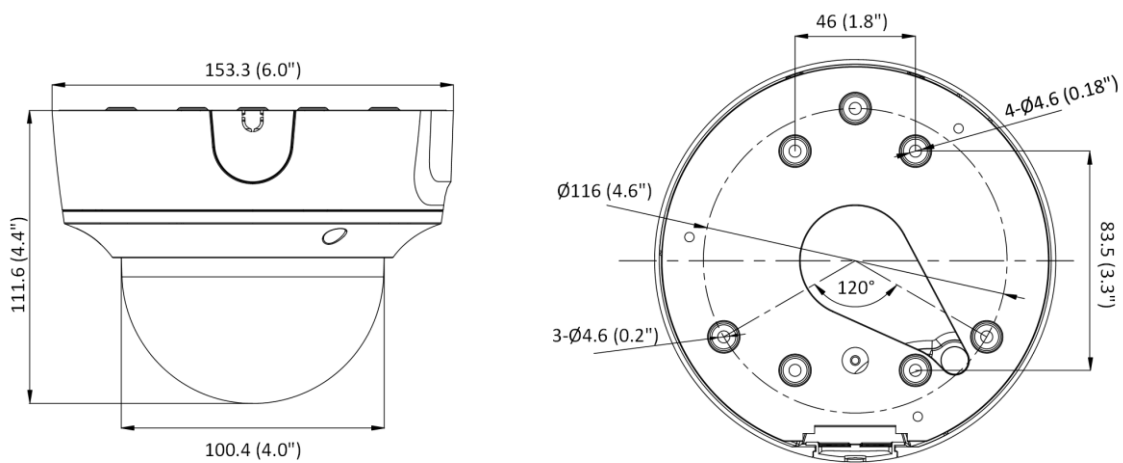

Approval	
EMC	FCC SDoC (47 CFR Part 15, Subpart B); CE-EMC (EN 55032: 2015, EN 61000-3-2: 2014, EN 61000-3-3: 2013, EN 50130-4: 2011 +A1: 2014); RCM (AS/NZS CISPR 32: 2015); IC VoC (ICES-003: Issue 6, 2016); KC (KN 32: 2015, KN 35: 2015)
Safety	UL (UL 60950-1); CB (IEC 60950-1:2005 + Am 1:2009 + Am 2:2013, IEC 62368-1:2014); CE-LVD (EN 60950-1:2005 + Am 1:2009 + Am 2:2013, IEC 62368-1:2014); BIS (IS 13252(Part 1):2010+A1:2013+A2:2015); LOA (IEC/EN 60950-1)
Environment	CE-RoHS (2011/65/EU); WEEE (2012/19/EU); Reach (Regulation (EC) No 1907/2006)
Protection	IP67 (IEC 60529-2013), IK10 (IEC 62262:2002)

▪ Available Model

DS-2CD3756G2T-IZS (2.7 to 13.5 mm, 7 to 35 mm)

▪ Dimension

Unit: mm (inch)