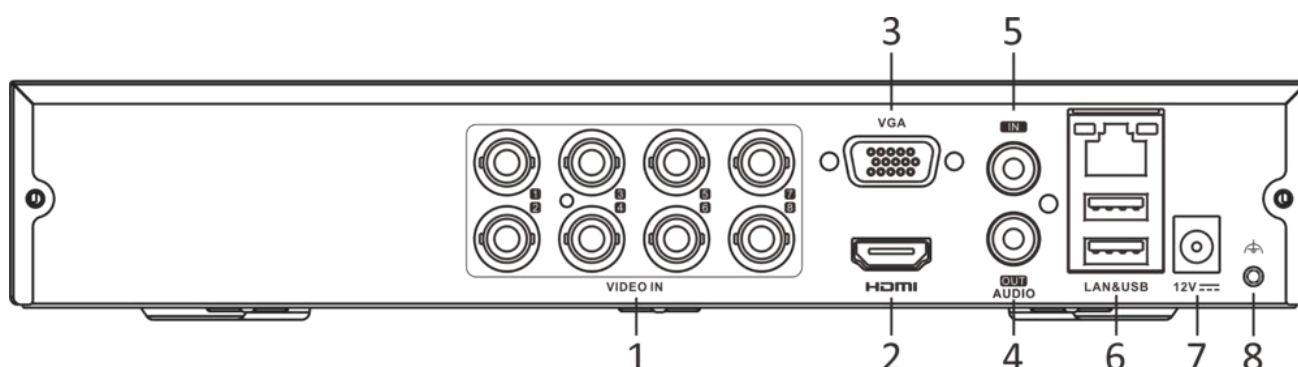

Analog Video Input	8-ch BNC interface (1.0 Vp-p, 75 Ω), supporting coaxitron connection
HDTVI Input	4 MP, 3 MP, 1080p25, 1080p30, 720p25, 720p30, 720p50, 720p60
AHD Input	4 MP, 1080p25, 1080p30, 720p25, 720p30
HDCVI Input	4 MP, 1080p25, 1080p30, 720p25, 720p30
CVBS Input	Support
HDMI Output	1-ch, 1920 × 1080/60Hz, 1280 × 1024/60Hz, 1280 × 720/60Hz, 1024 × 768/60Hz
VGA Output	1-ch, 1920 × 1080/60Hz, 1280 × 1024/60Hz, 1280 × 720/60Hz, 1024 × 768/60Hz
Video Output Mode	HDMI/VGA simultaneous output
Audio Input	1-ch, RCA (2.0 Vp-p, 1 KΩ) 8-ch via coaxial cable
Audio Output	1-ch, RCA (Linear, 1 KΩ)
Two-Way Audio	1-ch, RCA (2.0 Vp-p, 1 KΩ) (using the first audio input)
Synchronous Playback	8-ch
Network	
Total Bandwidth	96 Mbps
Remote Connection	64
Network Protocol	TCP/IP, PPPoE, DHCP, HiLookVision, DNS, DDNS, NTP, SADP, NFS, iSCSI, UPnP™, HTTPS, ONVIF
Network Interface	1, RJ45 10M/100M self-adaptive Ethernet interface
Wi-Fi	Connectable to Wi-Fi network by Wi-Fi dongle through USB interface
Auxiliary Interface	
SATA	1 SATA interface
Capacity	Up to 10 TB capacity for each disk
Alarm In/Out	N/A
USB Interface	Real panel: 2 × USB 2.0
General	
Power Supply	12 VDC, 1.33 A
Consumption	≤ 12 W (without HDD)
Working Temperature	-10 °C to +55 °C (+14 °F to +131 °F)
Working Humidity	10% to 90%
Dimension (W × D × H)	260 × 222 × 45 mm (10.2 × 8.7 × 1.8 inch)
Weight	≤ 1 kg (without HDD, 2.2 lb.)

Note:

Enhanced IP mode might be conflicted with smart events (motion detection 2.0) or other functions, please refer to the user manual for details.

Physical Interface

No.	Description	No.	Description
1	Video and coaxial audio in	5	AUDIO IN, RCA connector
2	HDMI interface	6	LAN network interface and USB interface
3	VGA interface	7	12 VDC power input
4	AUDIO OUT, RCA connector	8	GND