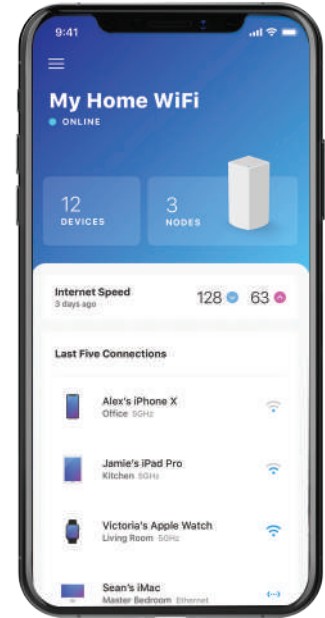

Linksys App

Package Includes

- MX5501 (1 Linksys Atlas Pro 6 MX5500 Dual-Band WiFi Router)
- MX5502 (2 Linksys Atlas Pro 6 MX5500 Dual-Band WiFi Routers)
- MX5503 (3 Linksys Atlas Pro 6 MX5500 Dual-Band WiFi Routers)
- Quick Start Guide
- Ethernet Cable(s)
- Power Adapter(s)
- Regulatory and Warranty Documentation

Tech Specs

Speed

Dual-Band AX5400 up to 5.4 Gbps
Radio 1 – 2.4 GHz Band 802.11ax - 574 Mbps
Radio 2 – 5 GHz Band 802.11ax - 4804 Mbps

MU-MIMO Technology
VPN Pass Through – IPSec, PPTP, L2TP
2.4 GHz Operating Frequencies (2412-2472 MHz)
5 GHz Operating Frequencies (5180-5825 Mhz)

WiFi Standards

802.11a, 802.11b, 802.11g, 802.11n, 802.11ax,
802.3ab, 802.3u

Dimensions

3.385" x 3.385" x 7.3" per node
(86mm x 86mm x 185.5mm)

Processor

1.0 GHz Dual-Core

Memory

Flash – 256MB
RAM - 512MB

Antennas

4 (internal, non-adjustable, non detachable)

Security

WPA3/WPA2-Personal Encryption
SPI Firewall
Automatic Security Updates
Security key bits – Up to 128-bit Encryption
Parental Controls
Separate Guest Network
Linksys App

Ethernet Ports

3 Gigabit LAN Ports and 1 Gigabit WAN Port

Power Adapter

Input – 100-240 V, 50-60Hz
Output – 12V/2A

Operating Temp – F (0 to 40°C)

Storage Temp - -4 to 140°F (-20 to 60°C)

Operating Humidity – 10 to 80% non-condensing

Storage Humidity – 5 to 90% non-condensing

Bluetooth*

5.1 with L.E. for secure and easy app-based setup

Part Number

MX5501 – 1-Pack
MX5502 – 2-Pack
MX5503 – 3-Pack

UPC

MX5501 – 745883817337
MX5502 – 745883817436
MX5503 – 745883817498

© 2021 Linksys Holdings, Inc. and/or its affiliates. All rights reserved. PR334158
Linksys USA, Inc.
121 Theory, Irvine, CA 92617 USA
Designed in California, Made in Vietnam

3-Year Warranty

24/7 Customer Care

Required for setup

Internet connection with a modem or modem-router supporting iOS or Android® devices with data connection
See linksys.com/velop/requirements

Download the Linksys app at linksys.com/app

Recycling programs for this packaging may not exist in your area.