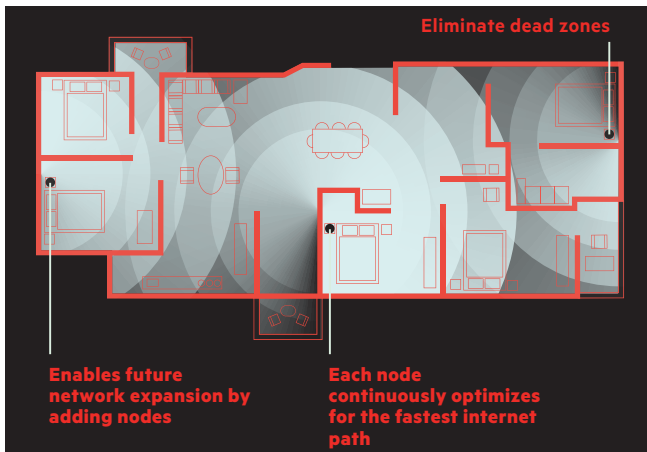

Linksys Atlas Pro 6 with Velop Intelligent Mesh is a dual-band WiFi 6 router that simultaneously delivers next-level streaming, gaming and uninterrupted video calls to more than 30 devices per node. Access to 160 MHz unleashes the true power of WiFi 6 technology—the least-congested channels available on the 5GHz band offer incredibly fast connectivity. Dynamic Frequency Selection (DFS) provides access to more channels, reducing interference from neighboring networks. Velop Intelligent Mesh technology offers whole home mesh WiFi coverage that's easily expandable by adding additional nodes. With easy setup, advanced security and parental controls, Linksys Atlas Pro 6 is an essential upgrade to any home.