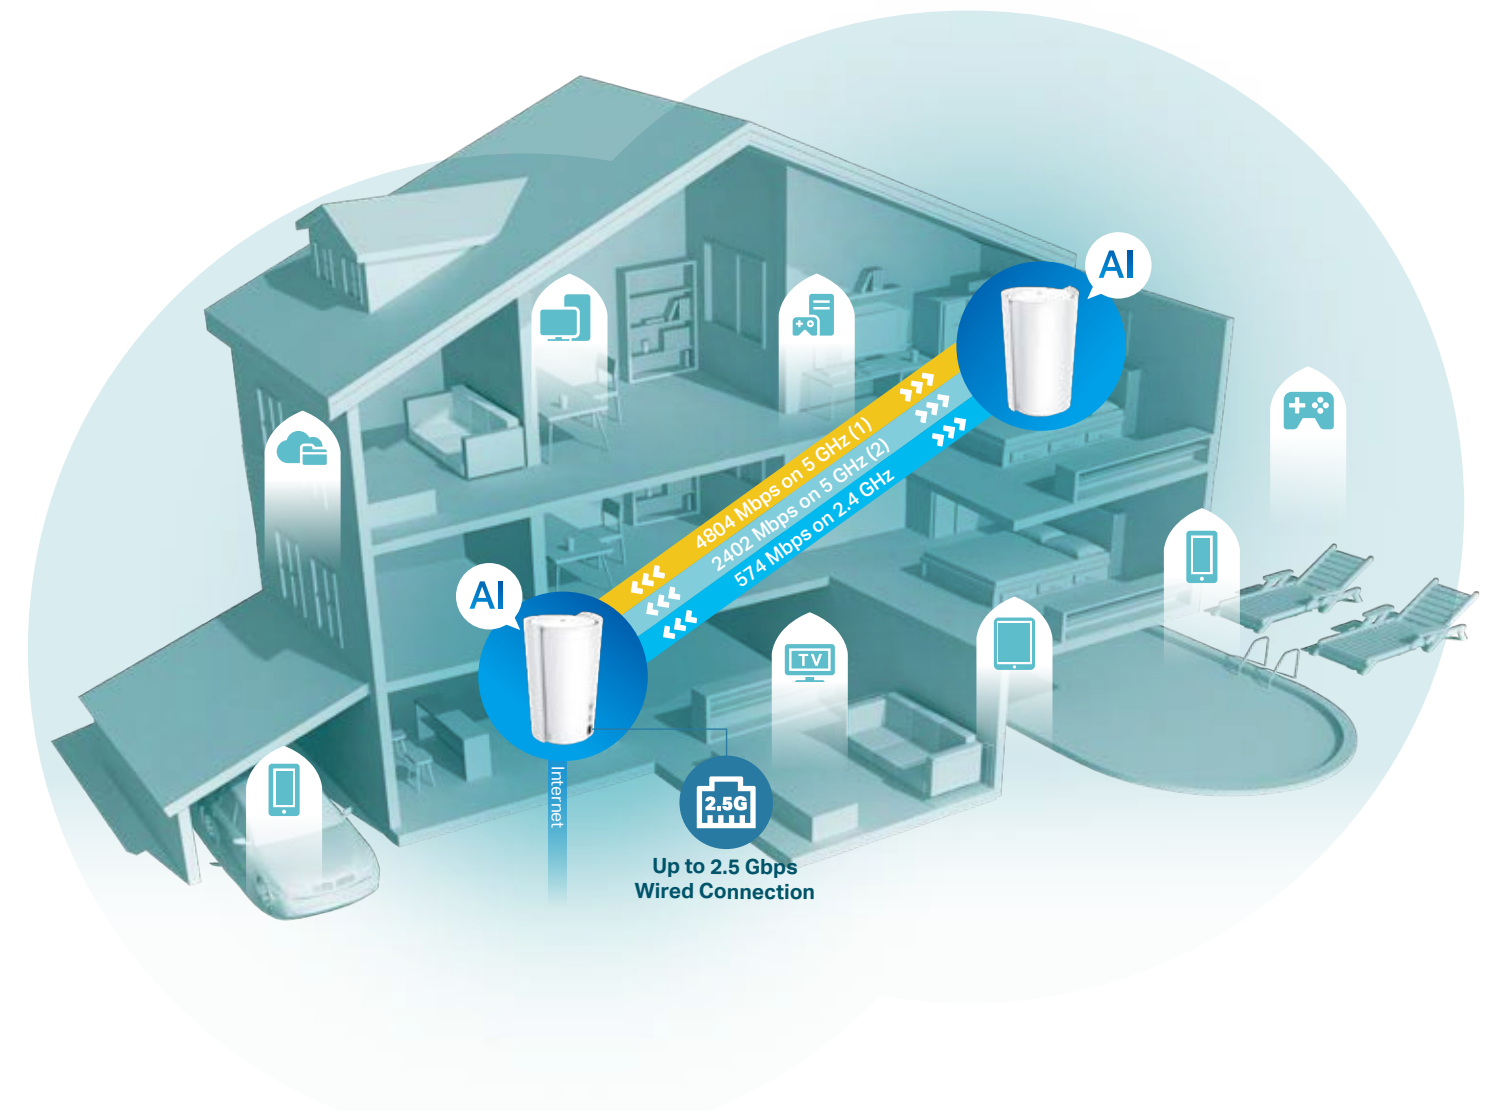

deco™

AX7800 Tri-Band
Mesh Wi-Fi 6 System

Wi-Fi 6

AX7800 Tri-Band Mesh Wi-Fi 6 System

Superior Mesh Wi-Fi, Everywhere

Deco X95

tp-link

Highlights

AI-Driven Mesh, Customized Wi-Fi for You

Armed with AI-Driven Mesh technology, Deco X95 automatically learns and improves itself from experience. This provides the ideal mesh Wi-Fi unique to your home and network environment. Walk through your home and enjoy seamless streaming at the fastest possible speeds.

Smart Antennas for Broader Coverage

Built-in high-gain antennas use intelligent algorithms to auto-detect other Deco units' locations and concentrate strong signals towards them, improving the overall network speed and boosting a broader Wi-Fi coverage.