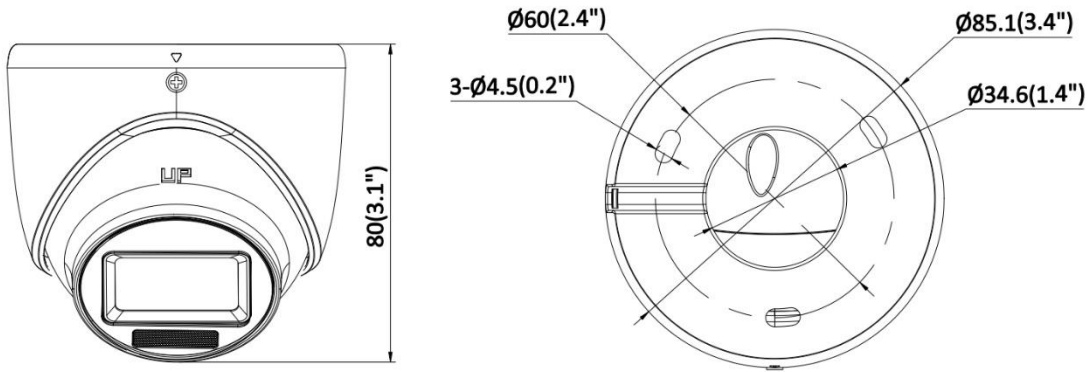

▪ **Available Model**

DS-2CE76D0T-EXLMF (2.8/3.6 mm)

▪ **Dimension**

Unit: mm (inch)

▪ **Accessory**

▪ **Optional**

DS-1280ZJ-XS Junction Box	DS-1272ZJ-110-TRS Wall Mount	DS-1275ZJ-SUS Vertical Pole Mount	DS-1276ZJ-SUS Corner Mount	DS-2280ZJ Wall Mount