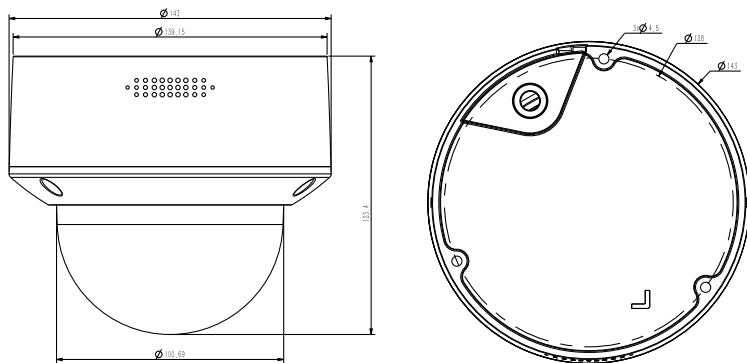

## SPECIFICATIONS

Camera	
Image Sensor	1/2.8" CMOS
Signal System	PAL/NTSC
Min. Illumination	Color: 0.001Lux@ (F1.6, ACG ON), B/W: 0Lux with IR
Shutter Time	1s to 1/100,000s
Day & Night	Dual IR Cut Filter with Auto Switch
Wide Dynamic Range	120dB
Angle Adjustment	pan 0~330°, tilt 0~75°, roate 0~350°
Lens	
Lens Type	Motorized
Focus	2.7-13.5mm
Lens Mount	Φ14
Aperture	F1.6~F3.3, Fixed
FOV	Horizontal field of view: 101°~25°
Illuminator	
IR LEDs	18
IR Range	Up to 50m
Wavelength	850nm
White/Warmlight LEDs	N/A
Compression Standard	
Video Compression	S+265/H.265/H.264/M-JPEG
Video Bit Rate	32Kbps~16Mbps
Audio Compression	G.711A/G.711U/ADPCM_D/AAC_LC
Audio Bit Rate	8K~48Kbps
Image	
Max. Resolution	1920x1080
Main Stream	PAL: 25fps (1920×1080, 1280×720, 704×576, 640×480) NTSC: 30fps (1920×1080,1280×720, 704×480, 640×480)
Sub Stream	PAL: 25fps (704×576, 704×288, 640×480, 352×288) NTSC: 30fps (704×480, 704×240, 640×480, 352×240)
Third Stream	PAL: 25fps(704×576, 704×288, 352×288) NTSC: 30fps(704×480, 704×240, 352×240)
Image Setting	Saturation, brightness, contrast, sharpness, adjustable by client software or web browser
Image Enhancement	BLC/3D DNR/HLC/Corridor Format
ROI	Support 8 fixed regions of coding
OSD	16×16, 24×24, 32×32, 48×48, 64×64, adaptable size, Letters Such as Week, Date, Time, Total 8 Regions
Picture Overlay	Yes
Privacy Mask	Yes, 8 regions
Smart Defog	Yes
Feature	
Alarm Trigger	Event Input, Event Output, Motion Detection, Mask Alarm, Disk Full, Disk R/W Error, IP Address Conflict, MAC Address Conflict, FTP Server Exception
Video Analytics	Tripwire, Double Tripwire, Perimeter, Object Abandon, Object Lost, Loitering, Running, Parking, Crowded, People Counting, On Duty Detection, Video Abnormal, Audio Abnormal, Heatmap, Face Capture(Face Detection), Human/Vehicle Classification
Early Warning(EW)	N/A

## DIMENSIONS (Unit: mm)