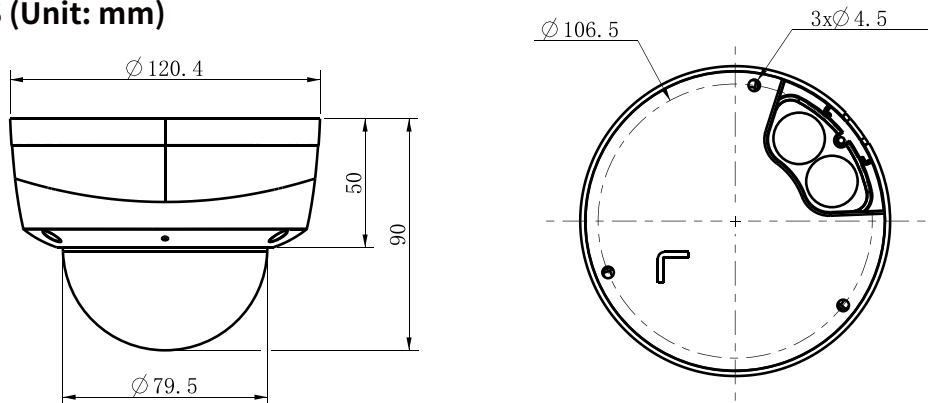

* Listed resolutions are only selectable options. It does not mean that all streams can work at their maximum resolution at the same time.

AVAILABLE MODEL

TC-C35KS SPEC:I5/E/2.8MM

Tiandy

DIMENSIONS (Unit: mm)