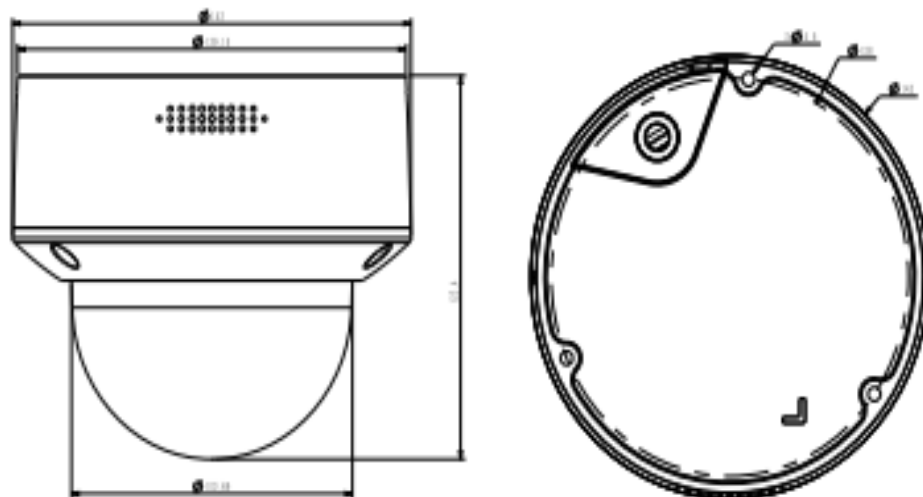

Tiandy

AVAILABLE MODEL

TC-C35MS Spec:I5/A/E/Y/M/H/2.7-13.5mm/V4.0

DIMENSIONS

ACCESSORIES