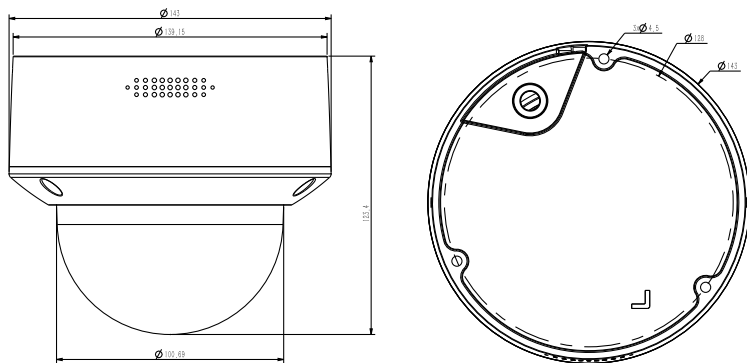

## AVAILABLE MODEL

**TC-C38MS SPEC: I5/A/E/Y/M/H/2.7-13.5MM**

## DIMENSIONS (Unit: mm)