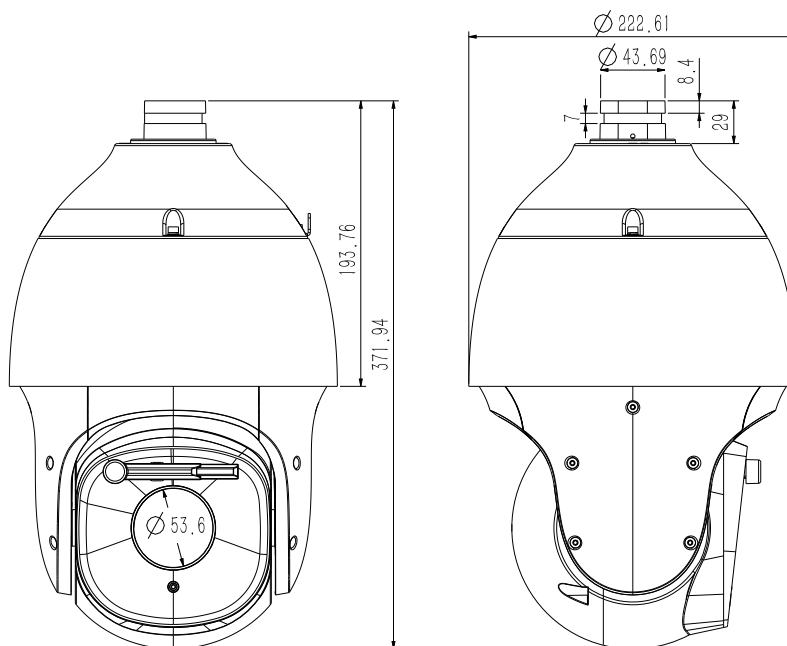

* Listed resolutions are only selectable options. It does not mean that all streams can work at their maximum resolution at the same time.

AVAILABLE MODEL

TC-H326M SPEC:44X/IW/A

Tiandy

DIMENSIONS (Unit: mm)