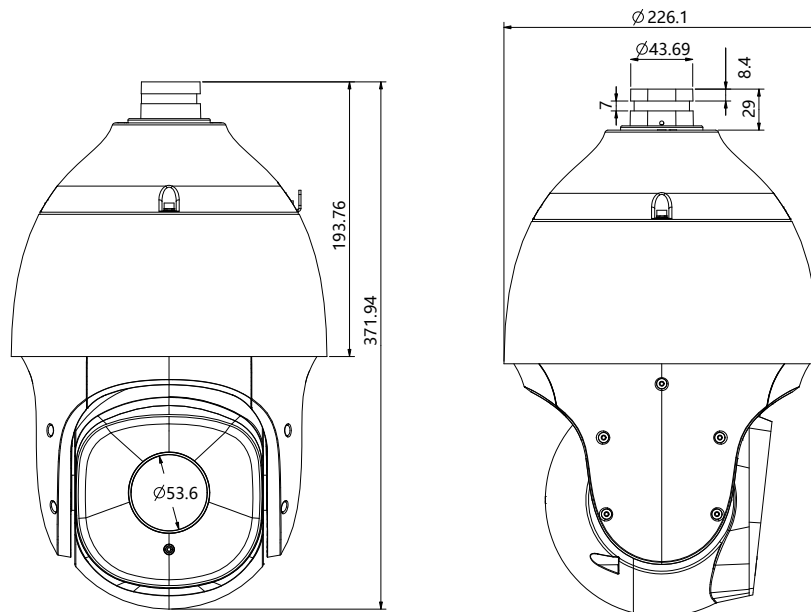

* Listed resolutions are only selectable options. It does not mean that all streams can work at their maximum resolution at the same time.

AVAILABLE MODEL

TC-H356S SPEC: 30X/I/E++/A

Tiandy

DIMENSIONS (Unit: mm)