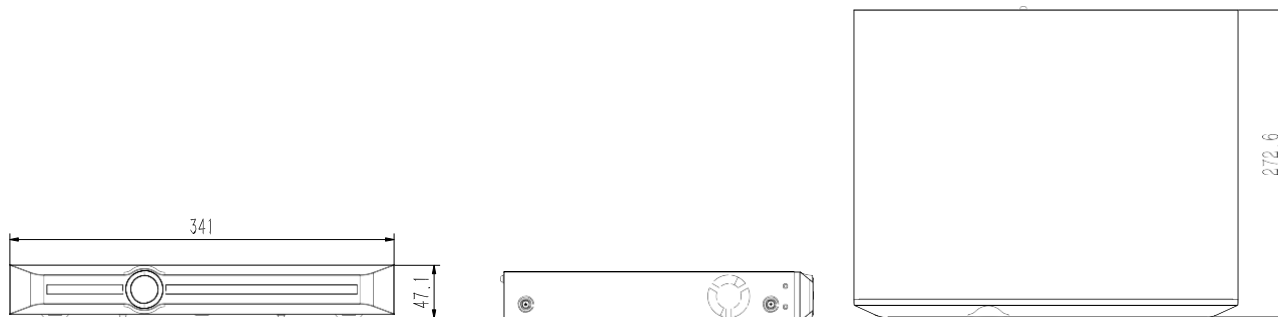

DIMENSIONS (Unit: mm)