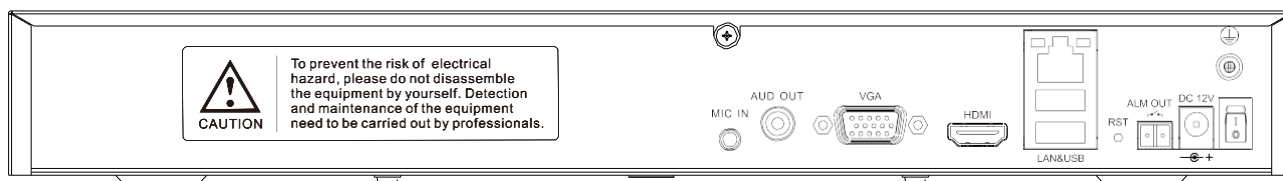

Physical Interfaces

DISTRIBUTED BY

Tiandy Technologies Co.,Ltd.

Email: sales@tiandy.com

Tel: +86-22-58596065

Website: en.tiandy.com

Fax: +86-22-58596048