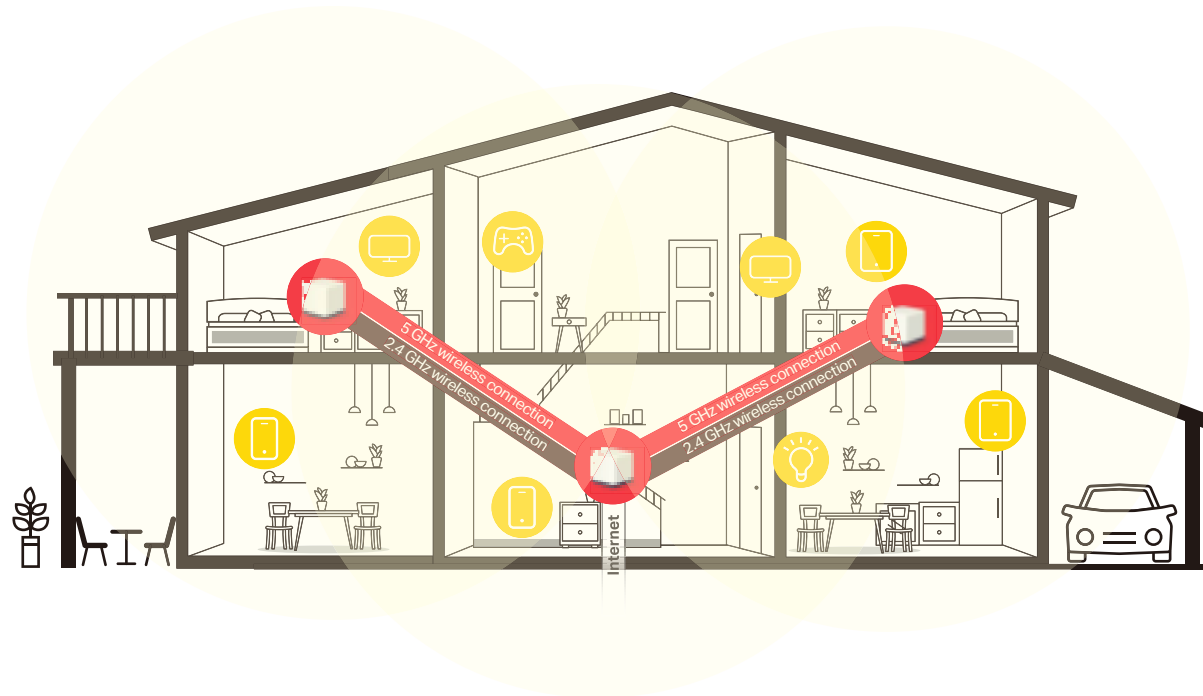

Expand Anytime

Expand Mesh Wi-Fi coverage anytime by simply adding more units from the Halo H series*

Connect over 100 Devices

Handle traffic even in high-density networks, delivering fast connections for over 100 devices

// A Whole Home Wi-Fi Solution

Halo works as a unified system to guarantee a strong Wi-Fi signal in every corner of your home. Mercusys Mesh Technology provides an incredibly fast and stable user experience when you walk around your home. Interruption and buffering will be a thing of the past.

Signals Never Drop

Seamless roaming intelligently connects devices to the Halo with the strongest signal and highest capacity. And Smart Connect helps to choose the best available band for each device. No more sudden signal drops or lagging Wi-Fi when you're roaming at home.†

Non-Stop Entertainment

Halo H50G harnesses the power of three separate AC1900 units, delivering whole home seamless Wi-Fi for over 100 devices. This ensures Halo keeps your phones, computers, and other IoT devices connected and operating at peak performance.