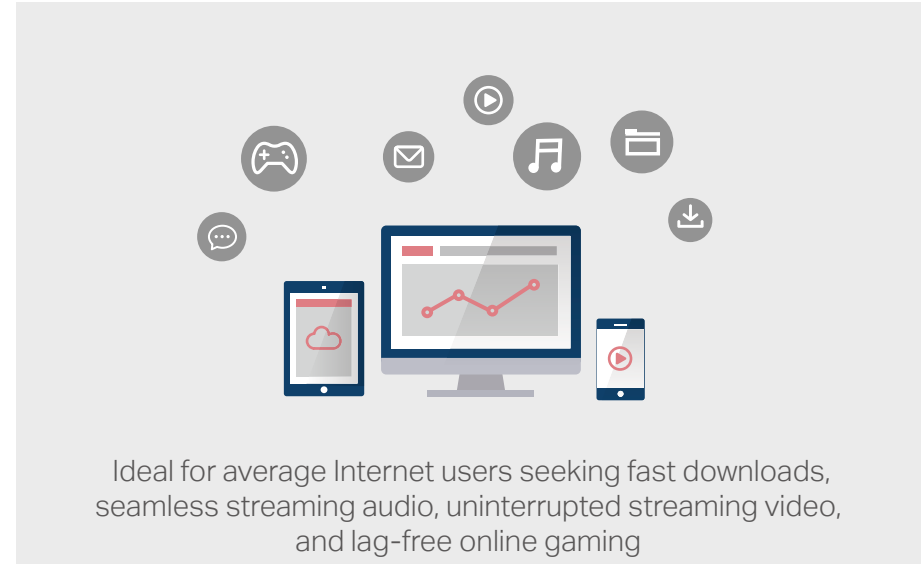

AC1900 Whole Home Mesh Wi-Fi System

Model: Halo H50G

Seamless Coverage up to
6000_{ft²} | **550**_{m²}

// Highlights

- One Unified Network - Run a single home network with one Wi-Fi name and password
- Seamless Roaming - Choose the best signal and enjoy the best connections for all your devices†
- Gigabit Ports - 3× Gigabit ports per Halo unit for lightning-fast wired connections
- Easy App Control - Use the MERCUSYS App to quickly set up and manage your Wi-Fi

// Applications

Ideal for large homes with multiple rooms and multiple users

Ideal for average Internet users seeking fast downloads, seamless streaming audio, uninterrupted streaming video, and lag-free online gaming