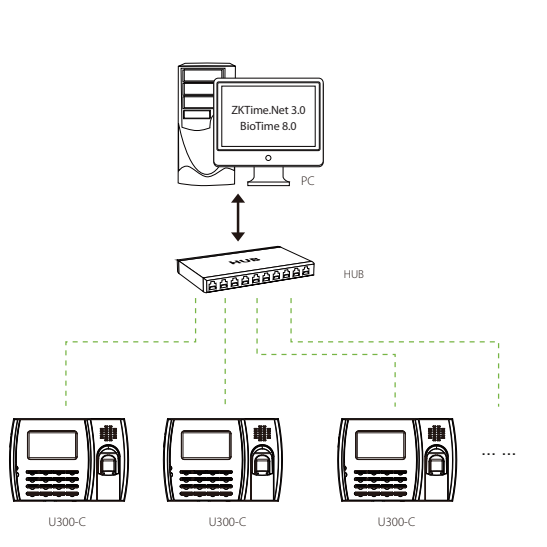

Specifications

Fingerprint Capacity	3,000
Card Capacity	10,000 (Optional)
Record Capacity	100,000
Display	2.8-inch Screen
Communication	TCP/IP, USB-host / Client(Optional)
Standard Functions	SMS, Workcode, DST, Schedule Bell, Self-Service Query, Automatic Status Switch, T9 Input, 9-digit User ID
Optional Functions	ID / IC / HID, Webserver, Photo ID, ADMS, External Bell and Printer, Multiple Verify Modes
Software	ZKTime.Net 3.0, ZKBio Time
Power Supply	DC 5V 0.8A
Verification Speed	≤ 0.5 Sec.
Operating Temp.	0°C - 45°C
Operating Humidity	20% - 80%
Dimension	181.6 × 126 × 49mm (Length×Width×Thickness)
Gross Weight	1.2 kg

Configuration

What's in the Box

USB Cable

Screws and Holders