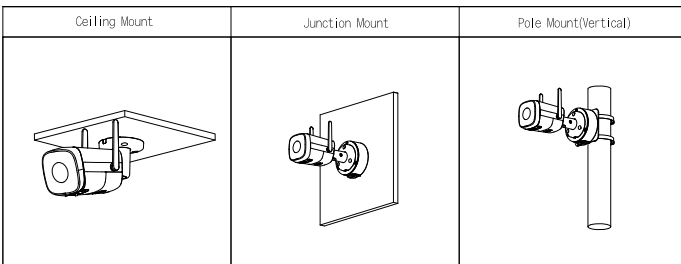

Ordering Information

Type	Model	Description
2 MP Camera	DH-IPC-HFW1230DTP-STW-0280B	2 MP IR Fixed-focal WiFi Bullet Network Camera, PAL, 2.8 mm
	DH-IPC-HFW1230DTN-STW-0280B	2 MP IR Fixed-focal WiFi Bullet Network Camera, NTSC, 2.8 mm
	DH-IPC-HFW1230DTP-STW-0360B	2 MP IR Fixed-focal WiFi Bullet Network Camera, PAL, 3.6 mm
	DH-IPC-HFW1230DTN-STW-0360B	2 MP IR Fixed-focal WiFi Bullet Network Camera, NTSC, 3.6 mm

Installation