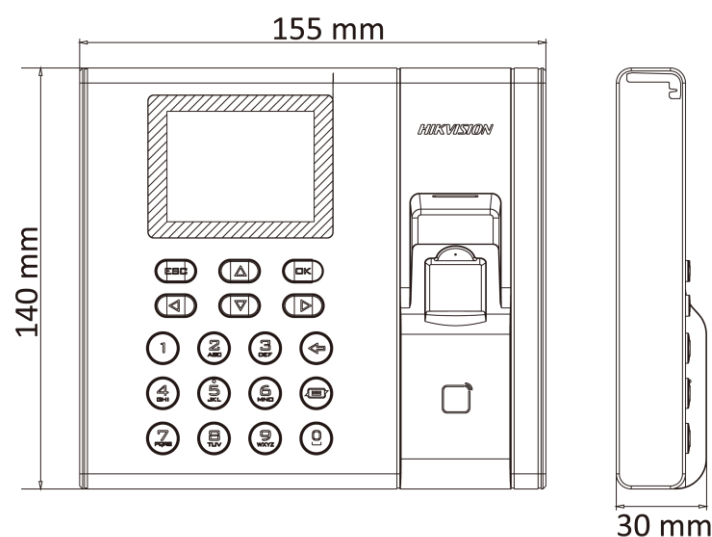

▪ Specification

System	
Operation system	Linux
Screen	
Size	2.4-inch
Type	LCD-TFT display screen
Audio	
Audio output	1 loudspeaker, 1 buzzer
Network	
Wired network	TCP/IP, 10/100Mbps, self-adaptive
Interface	
Network interface	1
USB	1
Capacity	
Card capacity	1000
Fingerprint capacity	1000
Event capacity	100,000
Authentication	
Card type	EM card
Card reading distance	0 to 3.5 cm
Fingerprint module	Optical fingerprint module
Fingerprint comparing mode	1:1 and 1:N
Fingerprint recognition duration	< 1 s
Fingerprint False Acceptance Rate (FAR)	≤ 0.001 %
Fingerprint False Rejection Rate (FRR)	≤ 0.01 %
Others	
Power supply	5 VDC/1 A
Working temperature	-10 °C to +55 °C (14 °F to +131 °F)
Working humidity	10% to 90% (no condensing)
Color	White
Dimensions	140 mm × 155 mm × 30 mm (5.51" × 6.01" × 1.18")
Application environment	Indoor
Installation	Wall mounting

▪ Dimension