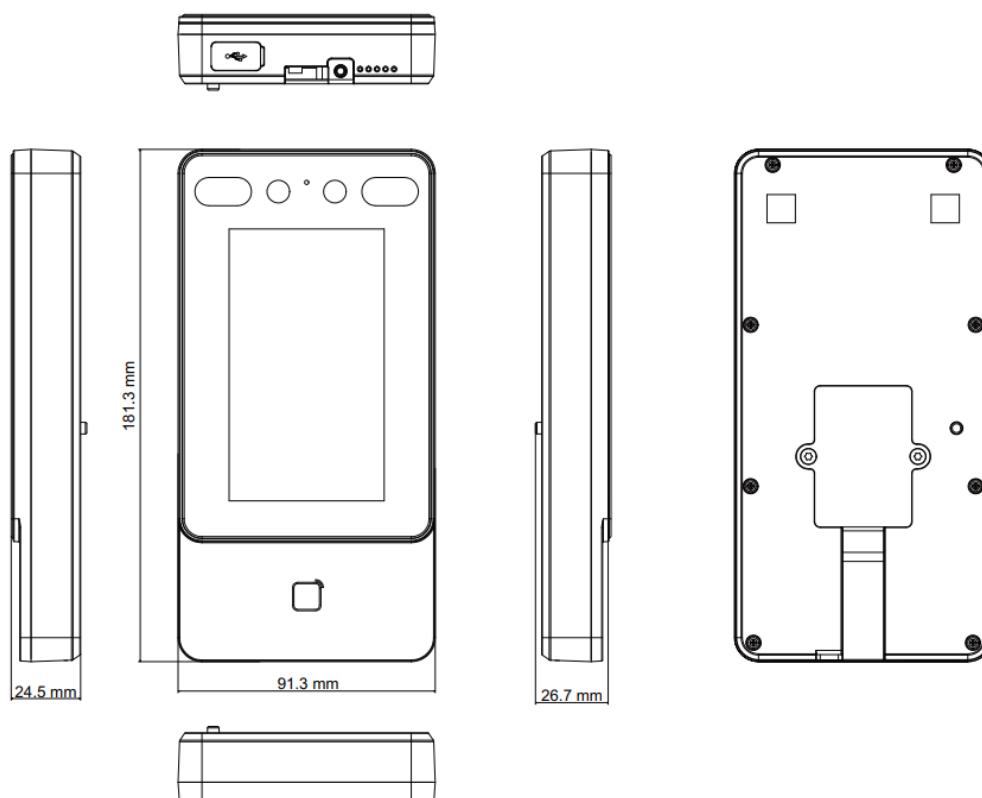

Dimensions	91.3 mm × 181.3 mm × 24.5 mm (3.59" × 7.14" × 0.96")
Installation	Wall Mounting
Protective level	IP65
Weight	Gross weight: 0.93 kg (2.05 lbs) Net weight: 0.36 kg (0.79 lbs)
Language	English, Spanish (South America), Arabic, Thai, Indonesian, Russian, Vietnamese, Portuguese (Brazil), Korean

▪ **Available Model**

DS-K1T342MWX

▪ **Dimension**