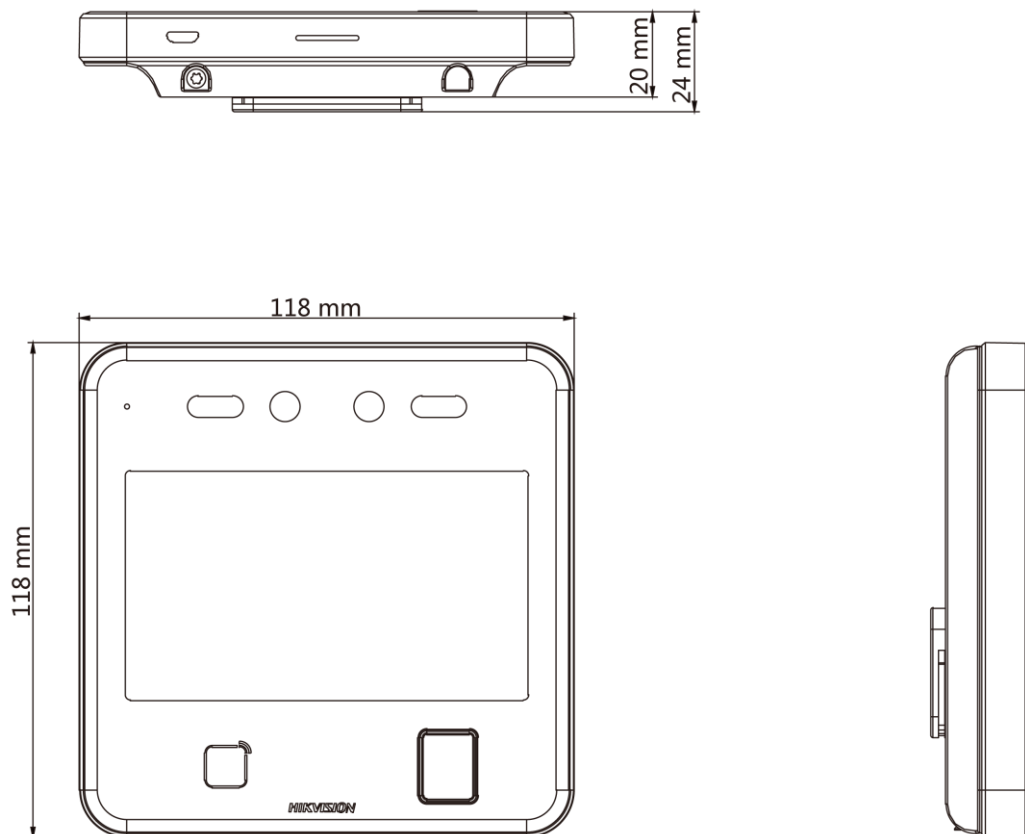

Platform

Hik-ProConnect and HikCentral Professional

▪ Available Model

DS-K1T642EF

▪ Dimension