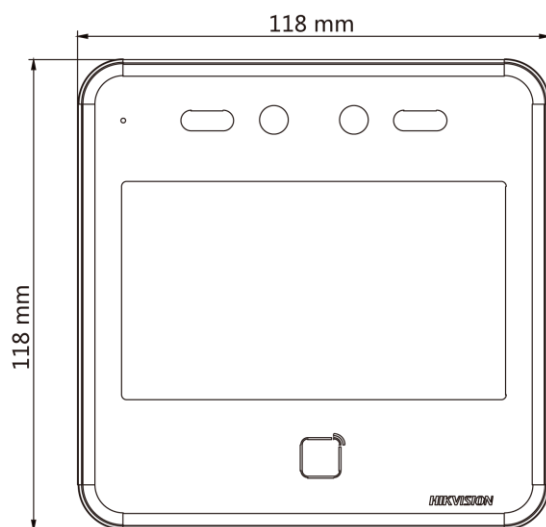

Platform

Hik-ProConnect and HikCentral Professional

▪ Available Model

DS-K1T642EW

▪ Dimension