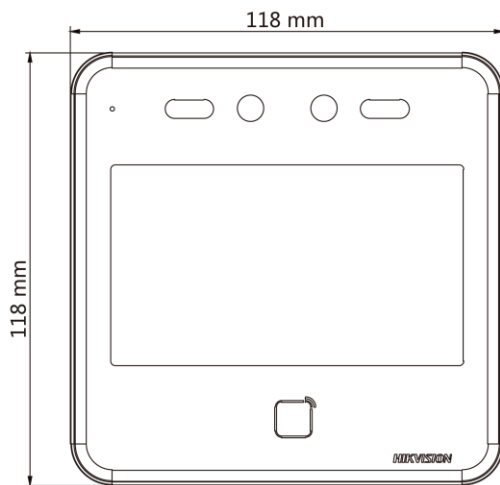

▪ **Available Model**

DS-K1T642E

▪ **Dimension**