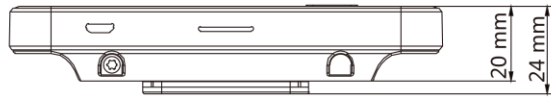

▪ **Available Model**

DS-K1T642E

▪ **Dimension**