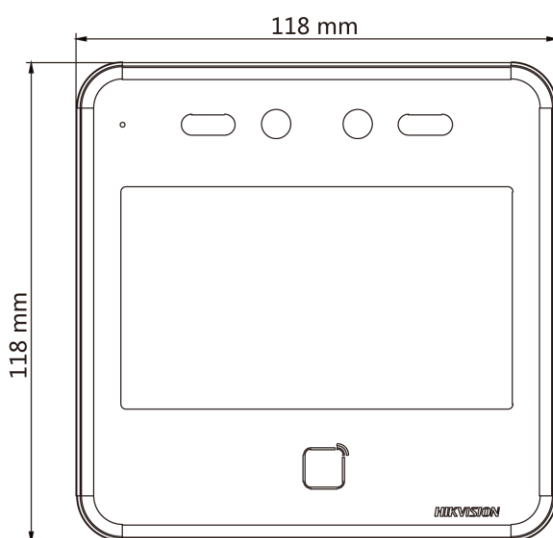

▪ Specification

Display	
Dimensions	4.3-inch
Type	IPS Full Screen
Operation method	Capacitive touch screen
Video	
Pixel	2 MP
Lens	× 2
Audio	
Tone quality	Noise suppression and echo cancellation
Network	
Communication protocol	ISUP 5.0, ISAPI, NetSDK, HikCentral Pro OpenAPI, and Hik-ProConnect OpenAPI
Wired network	10 M/100 M/1000 M self-adaptive
Wi-Fi	Support
Interface	
Network interface	1
Lock output	1
Exit button	1
Door contact input	1
Power interface	2-pin
Capacity	
Face capacity	6000
Card capacity	10,000
Event capacity	150,000
Authentication	
Face recognition distance	0.3 to 3 m
Face recognition accuracy rate	> 99%
Face recognition duration	< 0.2 s
Card type	M1 card
Card reading frequency	13.56MHz
Function	
Face anti-spoofing	Support
Audio prompt	Support
Time synchronization	Support
General	
Power supply method	12V/2A (power adapter not included)
Working temperature	-10 °C to 50 °C (14 °F to 122 °F)
Working humidity	0 to 90% (No condensing)
Dimensions	118 mm × 118 mm × 20 mm (4.6" × 4.6" × 0.7")
Application environment	Indoor
Installation	Surface, optional base stand
Language	English, Spanish (South America), Arabic, Thai, Indonesian, Russian, Vietnamese, Portuguese (Brazil)

Platform

Hik-ProConnect and HikCentral Professional

▪ Available Model

DS-K1T642MW

▪ Dimension

Distributed by

**HIKVISION®****Headquarters**

No.555 Qianmo Road, Binjiang District,
Hangzhou 310051, China
T +86-571-8807-5998
overseasbusiness@hikvision.com