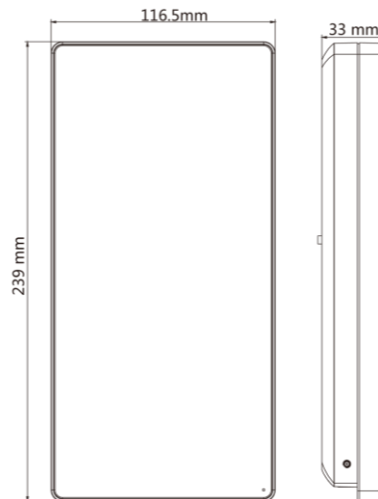

General

Power supply method	2-pin connecter
Power supply	12 VDC/2 A
Working temperature	-30 °C to 60 °C (-22 °F to 140 °F)
Working humidity	10 to 90% (No condensing)
Dimensions	239 mm × 116.5 mm × 33 mm (9.4" × 4.6" × 1.3")
Protective level	IP65
Installation	Surface
Language	English, Spanish (South America), Arabic, Thai, Indonesian, Russian, Vietnamese, Portuguese (Brazil)
Platform	Hik-ProConnect and HikCentral Professional

▪ **Available Model**

DS-K1T671M

▪ **Dimension**

Without Fingerprint Module