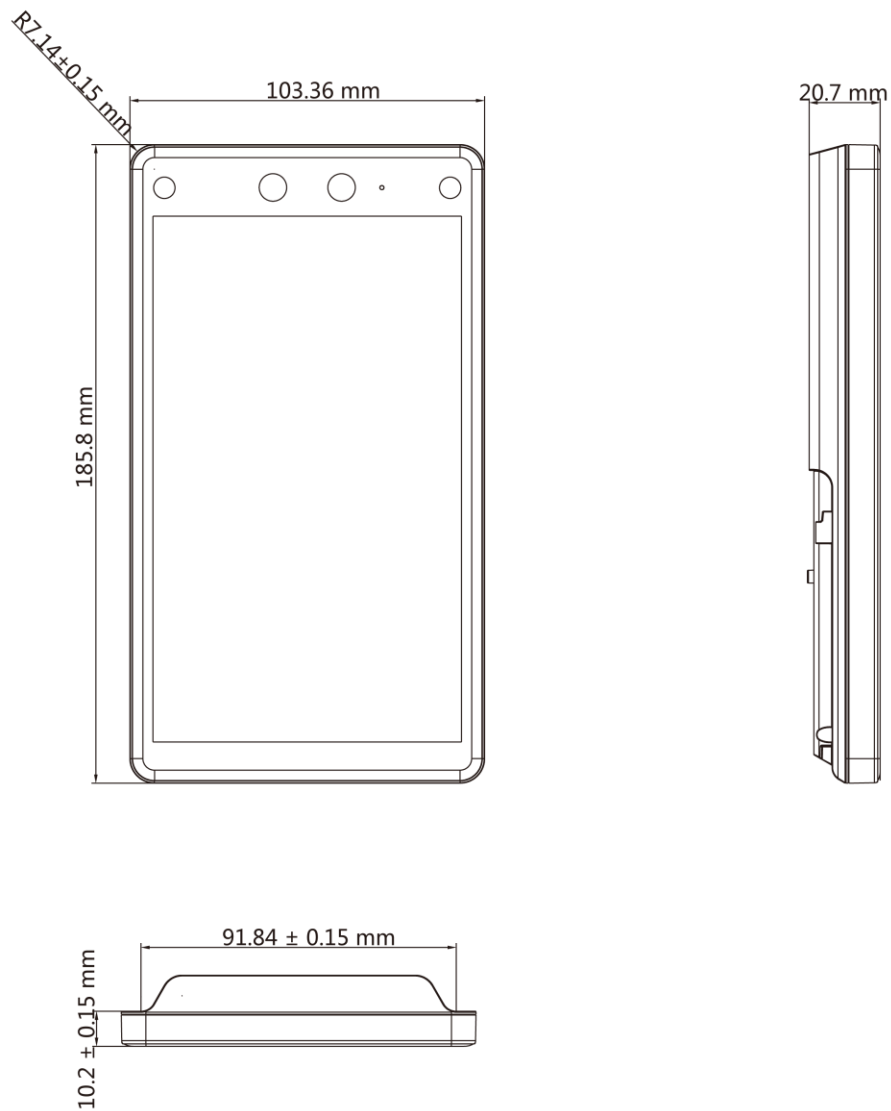

Language	English, Spanish (South America), Arabic, Thai, Indonesian, Russian, Vietnamese, Portuguese (Brazil)
Platform	Hik-ProConnect and HikCentral Professional

▪ Available Model

DS-K1T672E

▪ Dimension