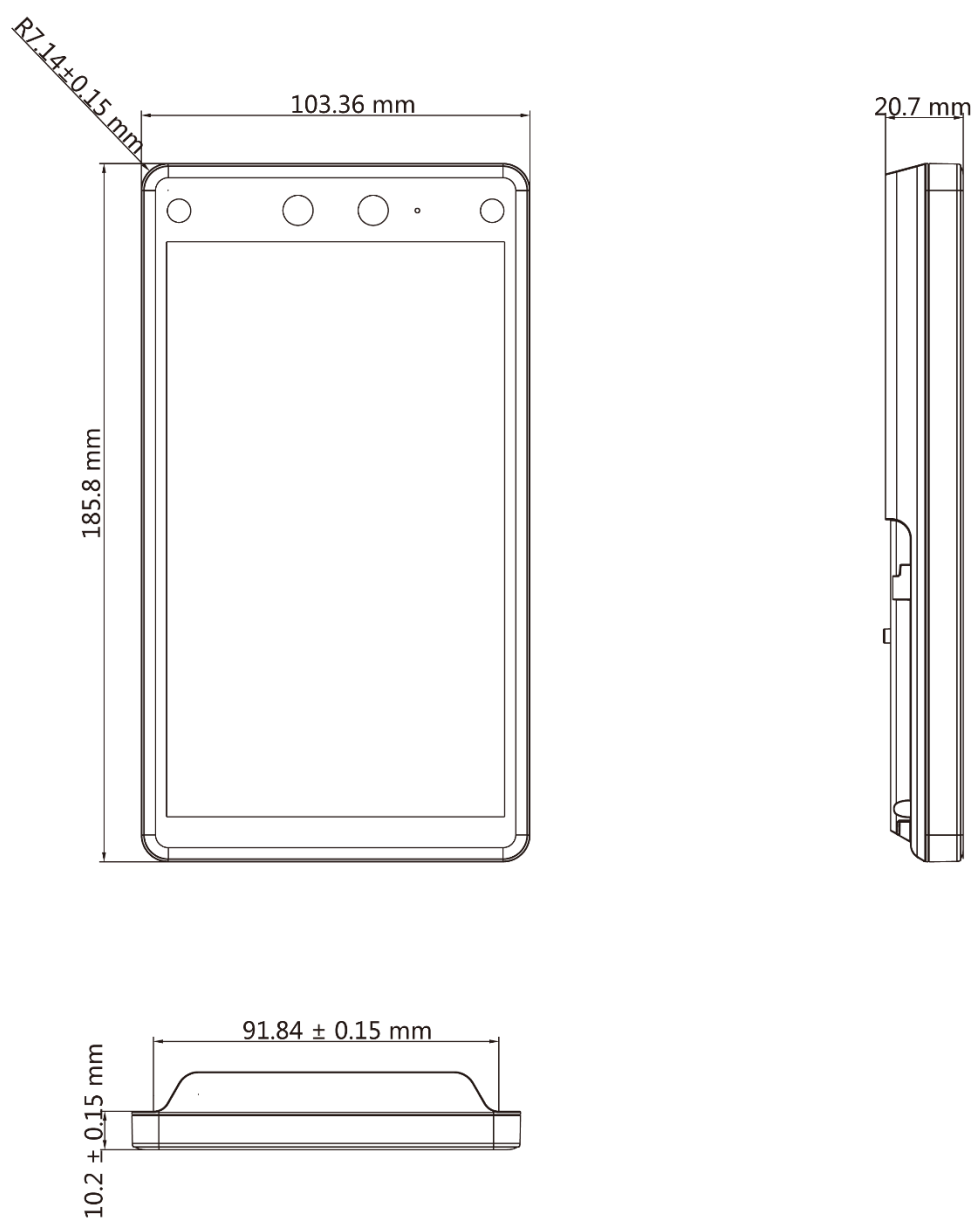

Dimensions	185.8 × 103.36 × 20.7mm (7.31" × 4.07" × 0.81")
Application environment	Indoor
Installation	Surface mounting
Language	English, Spanish (South America), Arabic, Thai, Indonesian, Russian, Vietnamese, Portuguese (Brazil)
Platform	Hik-ProConnect and HikCentral Professional

▪ **Available Model**

DS-K1T672MW

▪ **Dimension**