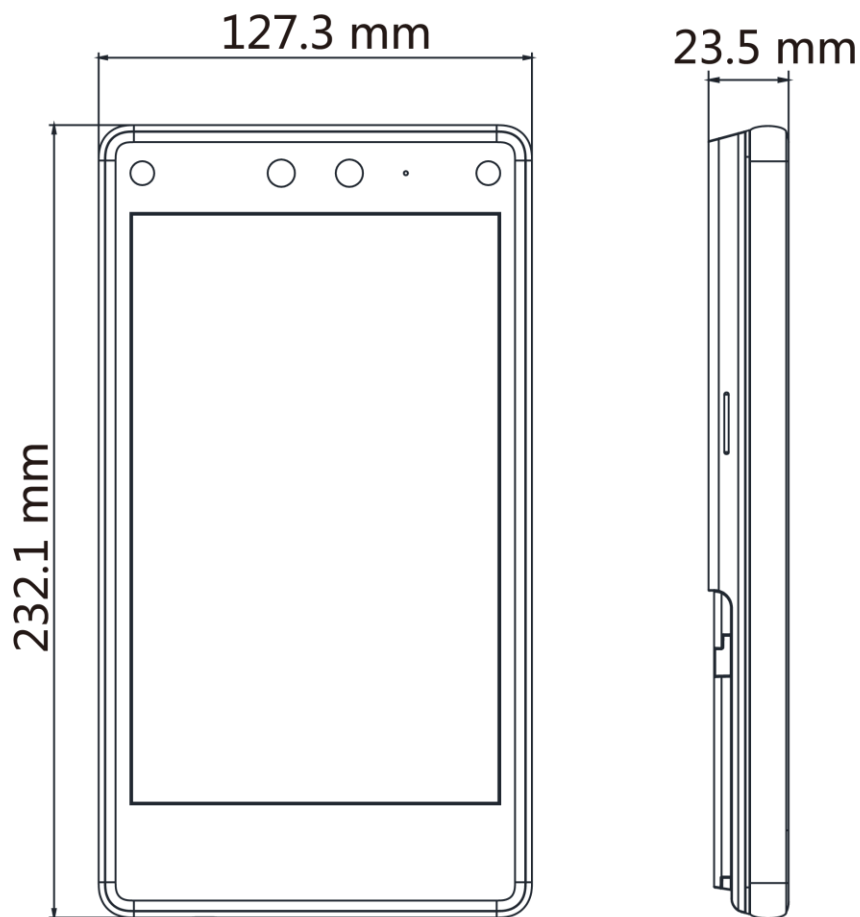

General

Power supply method	12 VDC/24 VDC Power Adapter
Power supply	12-24 VDC, 3 A, Standard PoE
Working temperature	-30 °C to 60 °C (-22 °F to 140 °F)
Working humidity	0 to 90% (No condensing)
Dimensions	127.3 mm × 232.1 mm × 23.5 mm (5.0" × 9.1" × 0.9")
Protective level	IP65

▪ **Available Model**

DS-K1T680D-E1

▪ **Dimension**