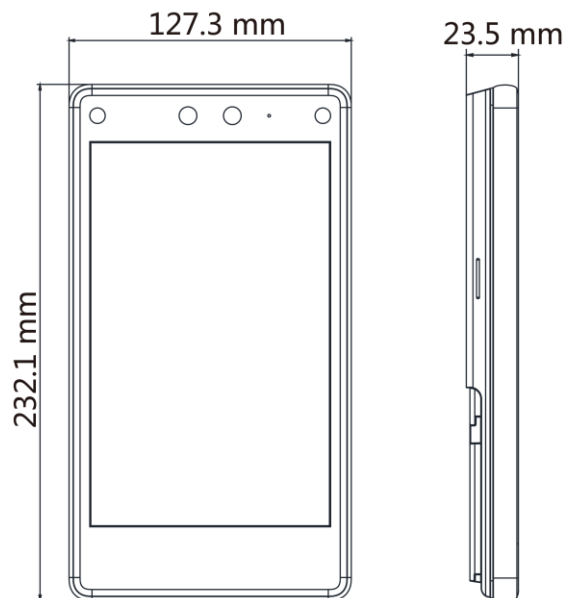

General

Power supply method	12 VDC/24 VDC Power Adapter
Power supply	12-24 VDC, 3 A
Working temperature	-30 °C to 60 °C (-22 °F to 140 °F)
Working humidity	0 to 90% (No condensing)
Dimensions	127.3 mm × 232.1 mm × 23.5 mm (5.0" × 9.1" × 0.9")
Protective level	IP65

▪ Available Model

DS-K1T680DG:

Supported in Europe, the Middle East, Africa, India, and Most Areas of Asia-Pacific (excluding Japan and Taiwan (China))

LTE FDD: B1/B3/B7/B8/B20/B28A

WCDMA: B1/B8

GSM: B3/B8

DS-K1T680DG1:

Supported in Australia, Taiwan (China),and Latin America

LTE FDD: B1/B2/B3/B4/B5/B7/B8/B28

LTE TDD: B40

WCDMA: B1/B2/B5/B8

GSM: B2/B3/B5/B8

▪ Dimension