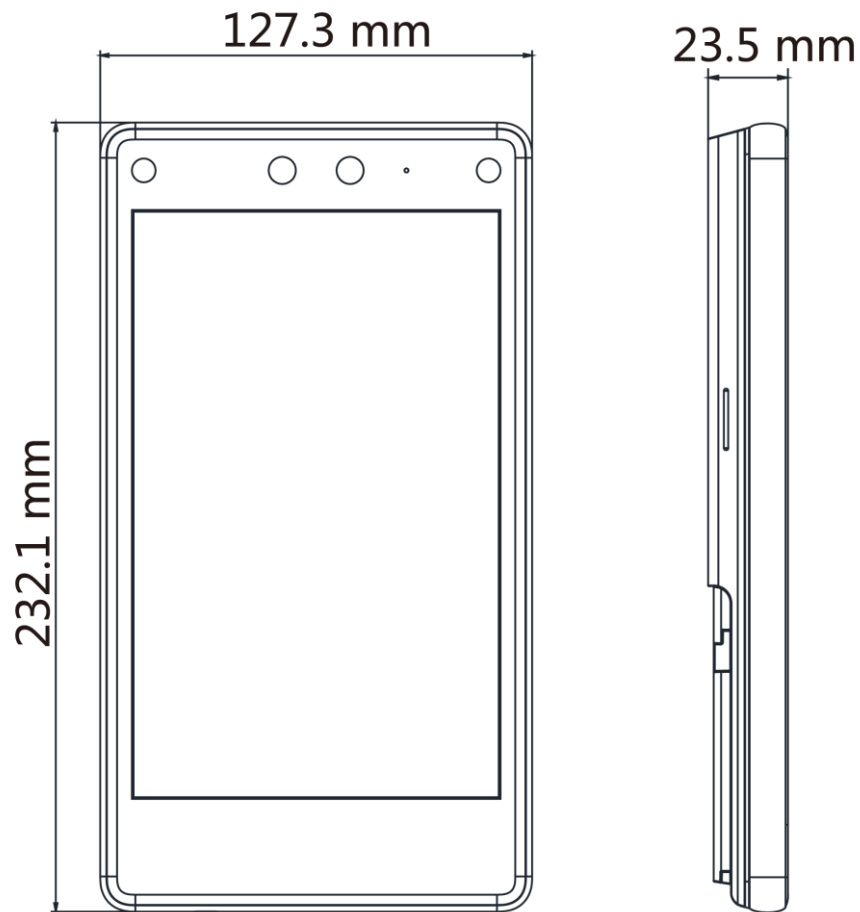

General

Power supply method	12 VDC/24 VDC Power Adapter
Power supply	12-24 VDC, 3 A
Working temperature	-30 °C to 60 °C (-22 °F to 140 °F)
Working humidity	0 to 90% (No condensing)
Dimensions	127.3 mm × 232.1 mm × 23.5 mm (5.0" × 9.1" × 0.9")
Protective level	IP65

▪ **Available Model**

DS-K1T680DW

▪ **Dimension**