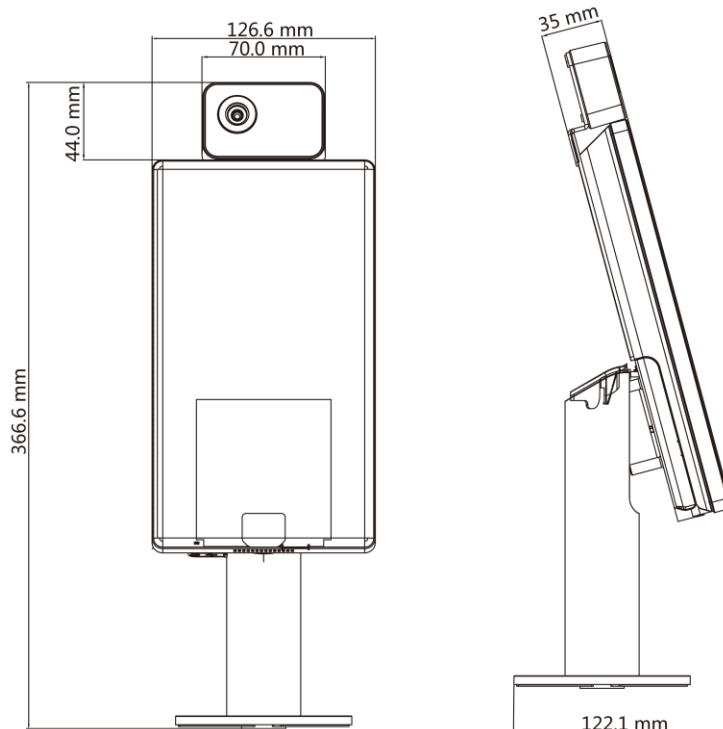

Authentication	Face recognition duration	< 0.2 s per person
	Face recognition distance	0.3 to 2 m
	Multiple faces detection	Not support
	Face anti-spoofing	Support
	Live view	Support
	Audio prompt	Support
General	Indicator	Support
	Power supply	12 VDC/2 A
	Working temperature	0 °C to 50 °C (32 °F to 122 °F) For temperature measurement: 10 °C to 35 °C (50 °F to 95 °F)
	Working humidity	10 to 90% (No condensing)
	Application environment	Indoor and windless environment use only

▪ **Available Model**

DS-K5671-3XF/ZU

▪ **Dimension**