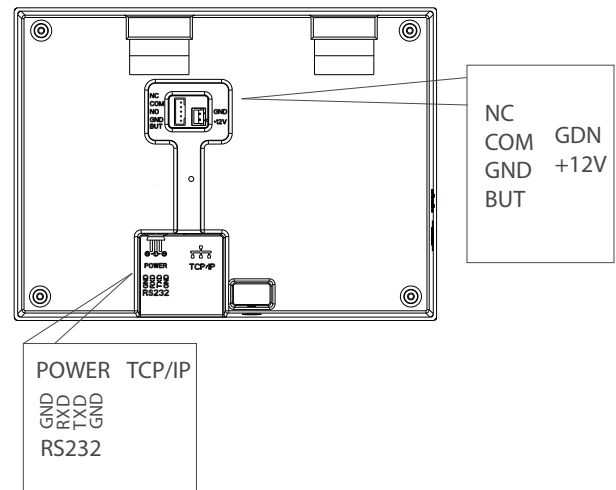

Interface

What's in the Box