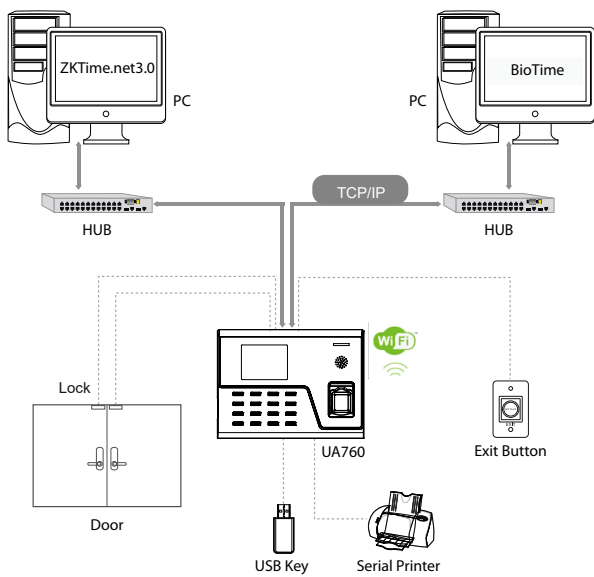

Specifications

User Capacity	3,000
Fingerprint Capacity	3,000
Card Capacity	3,000
Record Capacity	50,000
Display	2.8" color screen
Communication	TCP/IP, WiFi, USB-host
Standard Functions	14-digit User ID, T9 Input, SMS, DST, Self-Service Query, Automatic Status Switch, Schedule Bell, Workcode, Multiple Verify Modes, RS232 External Printer
Optional Functions	IC/ID, Webserver, ADMS, Backup Battery, Z-ID Fingerprint Collector
Access Control Interface	3rd Party Electric Lock, Exit Button
Software	ZKTime.Net 3.0, ZKBio Time
Power Supply	DC 12V/1.5A
Dimension	186 * 138 * 43.6mm (LxWxT)
Operating Temp.	0 °C - 45 °C
Operating Humidity	20% - 80%

Configuration