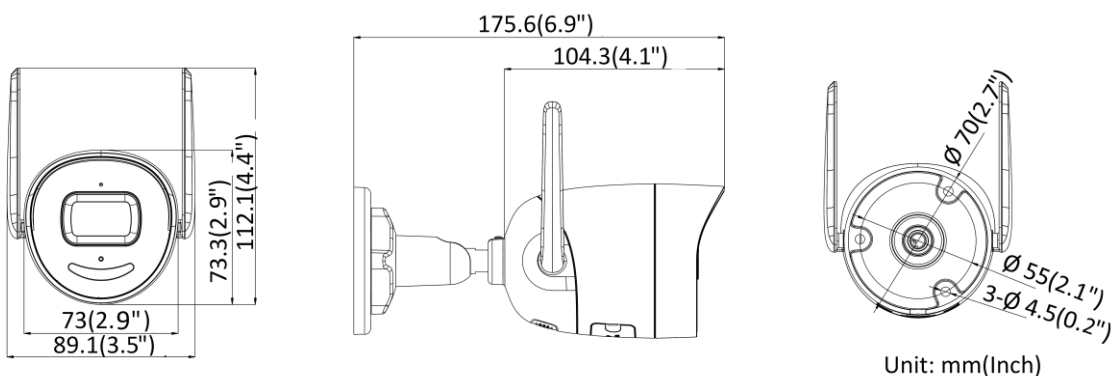

Language	English, Ukrainian
General Function	Anti-banding, heartbeat, mirror, password protection, privacy mask, watermark, IP address filter
Approval	
EMC	FCC: 47 CFR Part 15, Subpart B, CE-EMC: EN 55032: 2015, EN 61000-3-2:2019, EN 61000-3-3: 2013+A1:2019, EN 50130-4: 2011 +A1: 2014, KC: KN32: 2015, KN35: 2015
RF	FCC ID (FCC Part 15.247(BT or 2.4G)); CE-RED (EN 301489-1 V2.1.1(BT or 2.4G); EN 301489-17 V3.1.1(BT or 2.4G); EN 300328 V2.1.1(BT or 2.4G); EN 62311:2008(BT or 2.4G));
Safety	CB: IEC 62368-1: 2014+A11, CE-LVD: EN 62368-1: 2014/A11: 2017
Environment	CE-RoHS: 2011/65/EU, WEEE: 2012/19/EU, Reach: Regulation (EC) No 1907/2006
Protection	IP66: IEC 60529-2013

▪ Available Model

DS-2CV1021G1-IDW (2.8/4 mm)

▪ Dimension