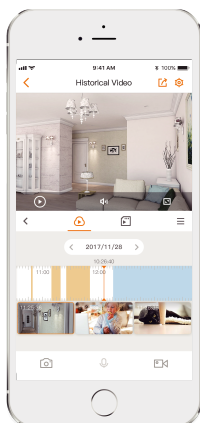

Imou

Cruiser SE+ 4MP

Model: IPC-S41FEP/IPC-S41FEN

4MP Wi-Fi P&T Camera

Full Color

Cruiser SE+ 4MP delivers 4MP live monitoring with a choice of 3.6mm/6mm lens option, With 4MP QHD live monitoring and 0~355° pan & 0~90° tilt features, Cruiser SE+ 4MP ensures every corner of your home completely covered. It supports four night vision modes for clear-as day clarity even in pitch dark. With IP66 certified, the camera can be used outdoors under different weather conditions. With built-in spotlight and 110dB security siren, Cruiser SE+ 4MP actively keeps unwelcome visitors away from what you care about.

Alarm Notification

Sends instant motion-activated alerts to your mobile phone

Wi-Fi Connection

IEEE802.11b/g/n(2.4GHz)

Smart Tracking

Automatically tracks moving objects

Stay close with what you care

With Cloud service, you will have access to what you care as long as Internet is available. You can record daily or motion videos on Cloud and playback anytime anywhere.

Specifications

Camera

1/3" 4 Megapixel Progressive CMOS
4MP(2560 x 1440)
Night Vision: 30m(98ft) Distance
3.6mm/6mm Fixed Lens
Field of View: 3.6mm: 79° (H), 44° (V), 94° (D)
6mm: 48° (H), 28° (V), 56° (D)
355° Pan & 0~90° Tilt