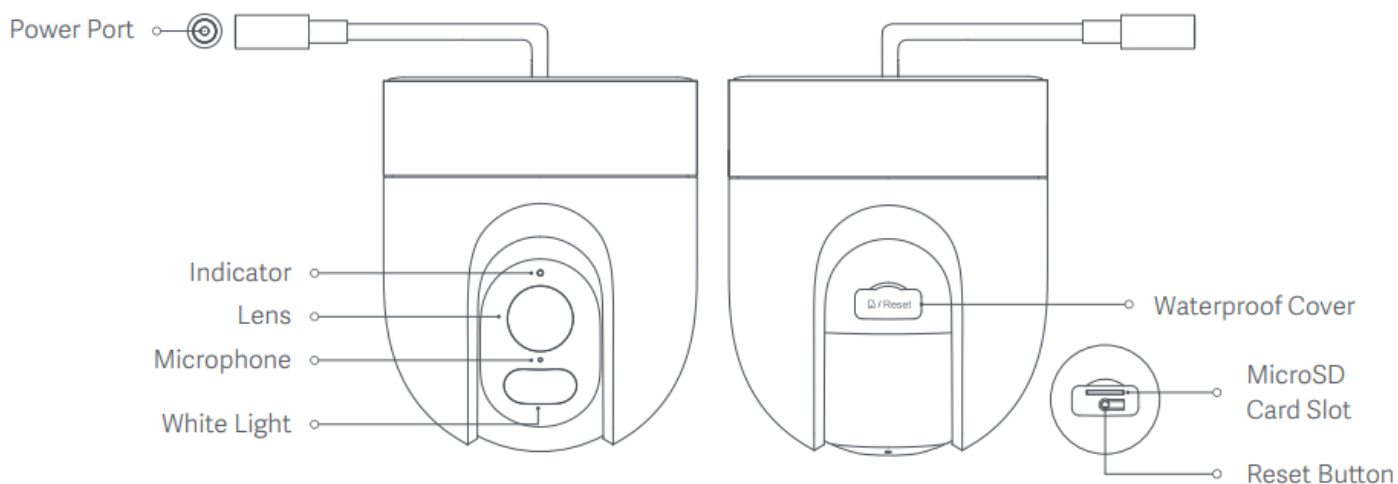

Product Overview

Package Contents: Xiaomi Outdoor Camera CW400, power adapter, wall mount, waterproof tape for power cable, wall/ceiling mounting template sticker, screw accessory kit, user manual

Specifications

Name: Xiaomi Outdoor Camera CW400

Model: MJSXJ04HL

Rated Input: 12 V $\equiv$ 1 A

Aperture: F1.6

Video Codec: H.265

Operating Temperature: -30°C to 60°C

Resolution: 2560 × 1440

Item Dimensions: 98 × 98 × 117 mm

Lens Viewing Angle: 113°

Wireless Connectivity: Wi-Fi IEEE 802.11b/g/n 2.4 GHz

Storage: MicroSD card