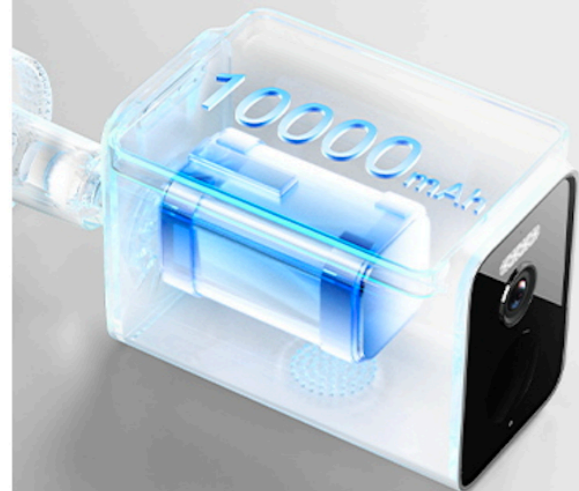

xiaomi

Solar Outdoor Camera BW400 Pro Set

Solar-powered battery
for uninterrupted high-quality housekeeping

10000mAh

High-capacity battery

132° FOV

Expanded horizon

**Multi-level
data encryption**

Protect personal privacy

IP66 rating

Waterproof and dust-resistant

2.5K

Ultra-clear night vision

AI detection

Precise recognition

**Pair with the
indoor base station**

Worry-free installation and use

Multiple Usage Scenarios

Specifications

Camera	
Rated Input:	5 V 2A
IP Rating:	IP66
Aperture:	f/1.6
Lens Viewing Angle:	132°
Video Codec:	H.265
Resolution:	2560 × 1440
Operating Temperature:	-20°C to 55°C
Wi-Fi Maximum Output:	< 20 dBm
Wireless Connectivity:	2.4 GHz Wi-Fi

Base Station	
Rated Input:	5 V 2A
Operating Temperature:	-10°C to 45°C
Wi-Fi Maximum Output:	< 20 dBm
Wireless Connectivity:	2.4 GHz Wi-Fi
Operation Frequency:	2400 - 2483.5 MHz

Camera

Base Station

Package Contents