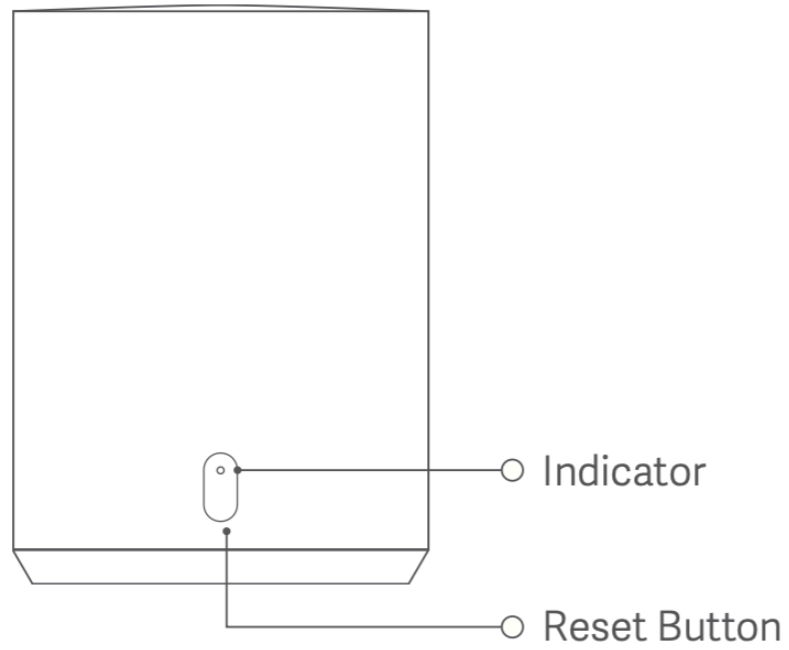

Base Station