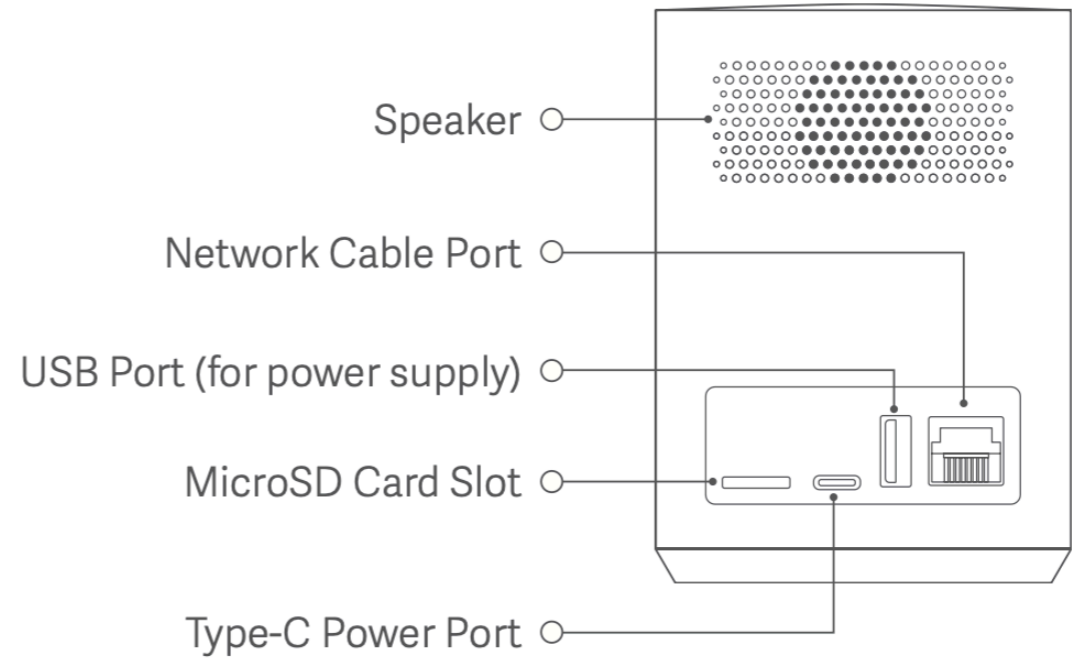

Worry-free installation and use

Multiple Usage Scenarios

Specifications

Camera	
Rated Input:	5 V 2A
IP Rating:	IP66
Aperture:	f/1.6
Lens Viewing Angle:	132°
Video Codec:	H.265
Resolution:	2560 × 1440
Operating Temperature:	-20°C to 55°C
Wi-Fi Maximum Output:	< 20 dBm
Wireless Connectivity:	2.4 GHz Wi-Fi

Base Station	
Rated Input:	5 V 2A
Operating Temperature:	-10°C to 45°C
Wi-Fi Maximum Output:	< 20 dBm
Wireless Connectivity:	2.4 GHz Wi-Fi
Operation Frequency:	2400 - 2483.5 MHz

Camera

Base Station

Package Contents