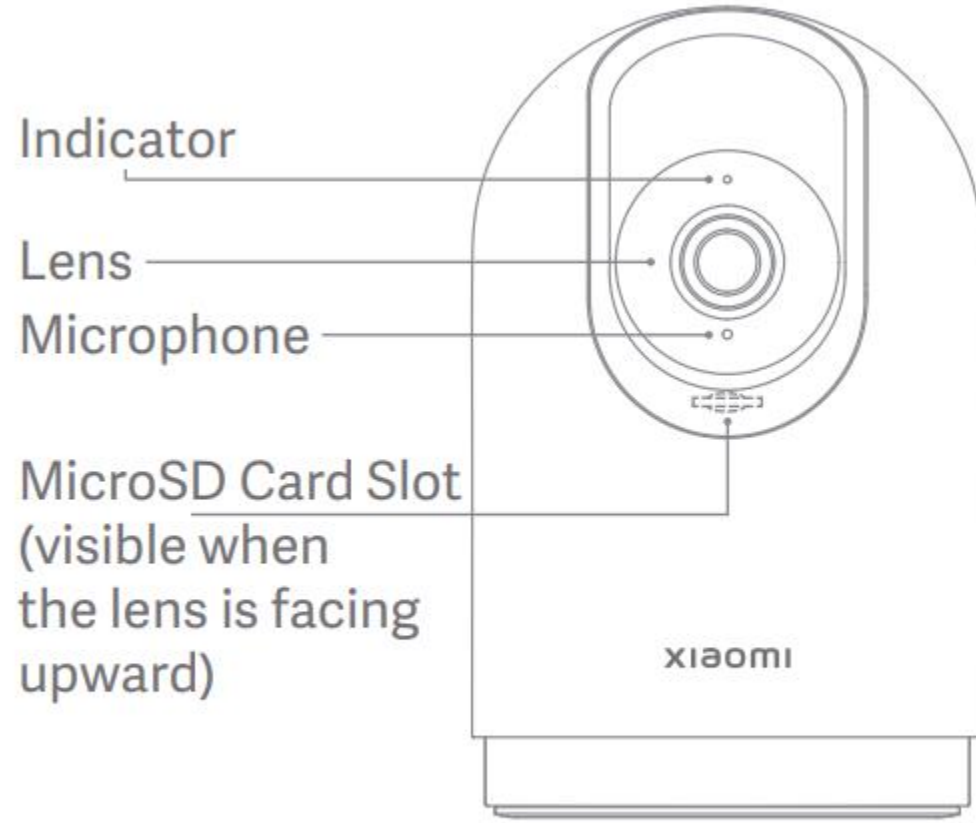

360° panorama

The dual-motor pan-tilt zoom design enables the lens to flexibly rotate up, down, left, and right, 360° horizontally and 114° vertically. It provides an extensive horizon, leaving no space for blind spots at home.

Front View

Rear View

Product Specifications

Product Name	Xiaomi Smart Camera C500 Pro	Product Mode	IMJSXJ15CM
Product Dimensions	78 x 78 x 124mm	Product Net Weight	327g
Power Input	5V 2A	Video Encoding	H.265
Resolution	2960x1666	Operating Temperature	-10°C to -45°C
Wi-Fi Maximum Output Power	2400-2483.5MHz:<20dBm; 5150-5350MHz:<23dBm; 5470-5725MHz:<23dBm; 5725-5850MHz:<14dBm	Storage	MicroSD card(8GB-256GB)
Wireless Connectivity	2.4GHz/5GHz Bluetooth 5.2 Wi-Fi IEEE802.11a/b/g/n	Bluetooth Maximum Output Power	2402-2480MHz:<10dBm