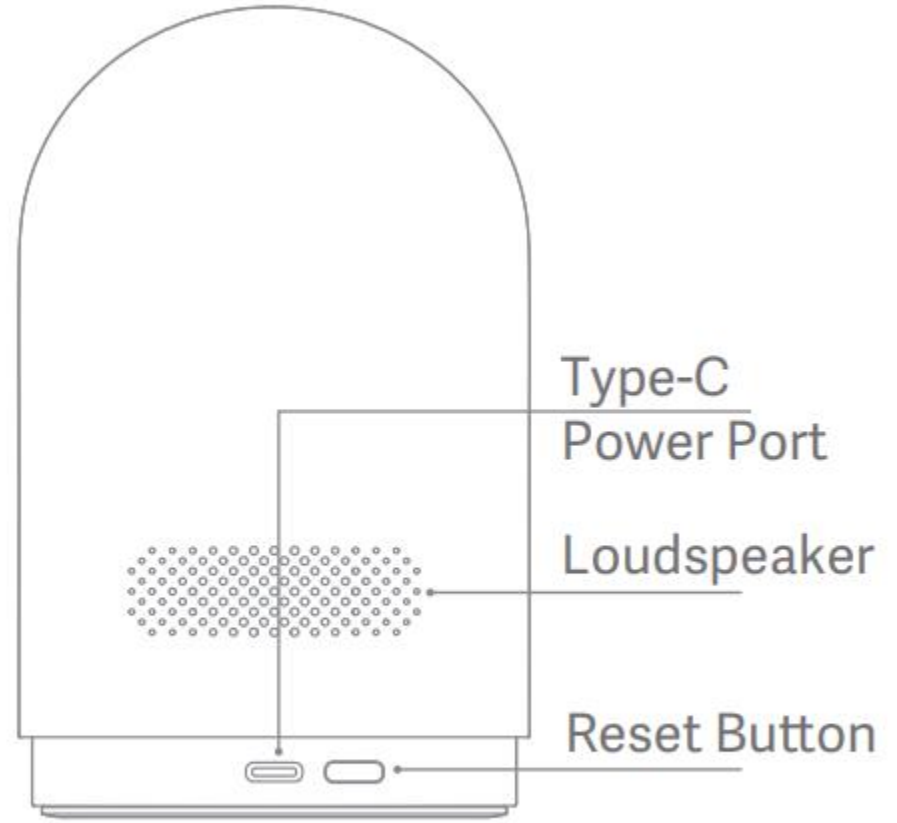

360° panorama

The dual-motor pan-tilt zoom design enables the lens to flexibly rotate up, down, left, and right, 360° horizontally and 114° vertically. It provides an extensive horizon, leaving no space for blind spots at home.

Two Way Talk

Whether there's an emergency or you just feel homesick, the camera's built-in high-power speakers ensure loud and clear two-way voice calls.

Secure Encryption

Built-in MJA1 security chip, so that your privacy is better protected.

Front View

Rear View

Product Specifications

Product Name	Xiaomi Smart Camera C500 Pro	Product Mode	IMJSXJ15CM
Product Dimensions	78 x 78 x 124mm	Product Net Weight	327g
Power Input	5V 2A	Video Encoding	H.265
Resolution	2960x1666	Operating Temperature	-10°C to -45°C
Wi-Fi Maximum Output Power	2400-2483.5MHz:<20dBm; 5150-5350MHz:<23dBm; 5470-5725MHz:<23dBm; 5725-5850MHz:<14dBm	Storage	MicroSD card(8GB-256GB)
Wireless Connectivity	2.4GHz/5GHz Bluetooth 5.2 Wi-Fi IEEE802.11a/b/g/n	Bluetooth Maximum Output Power	2402-2480MHz:<10dBm